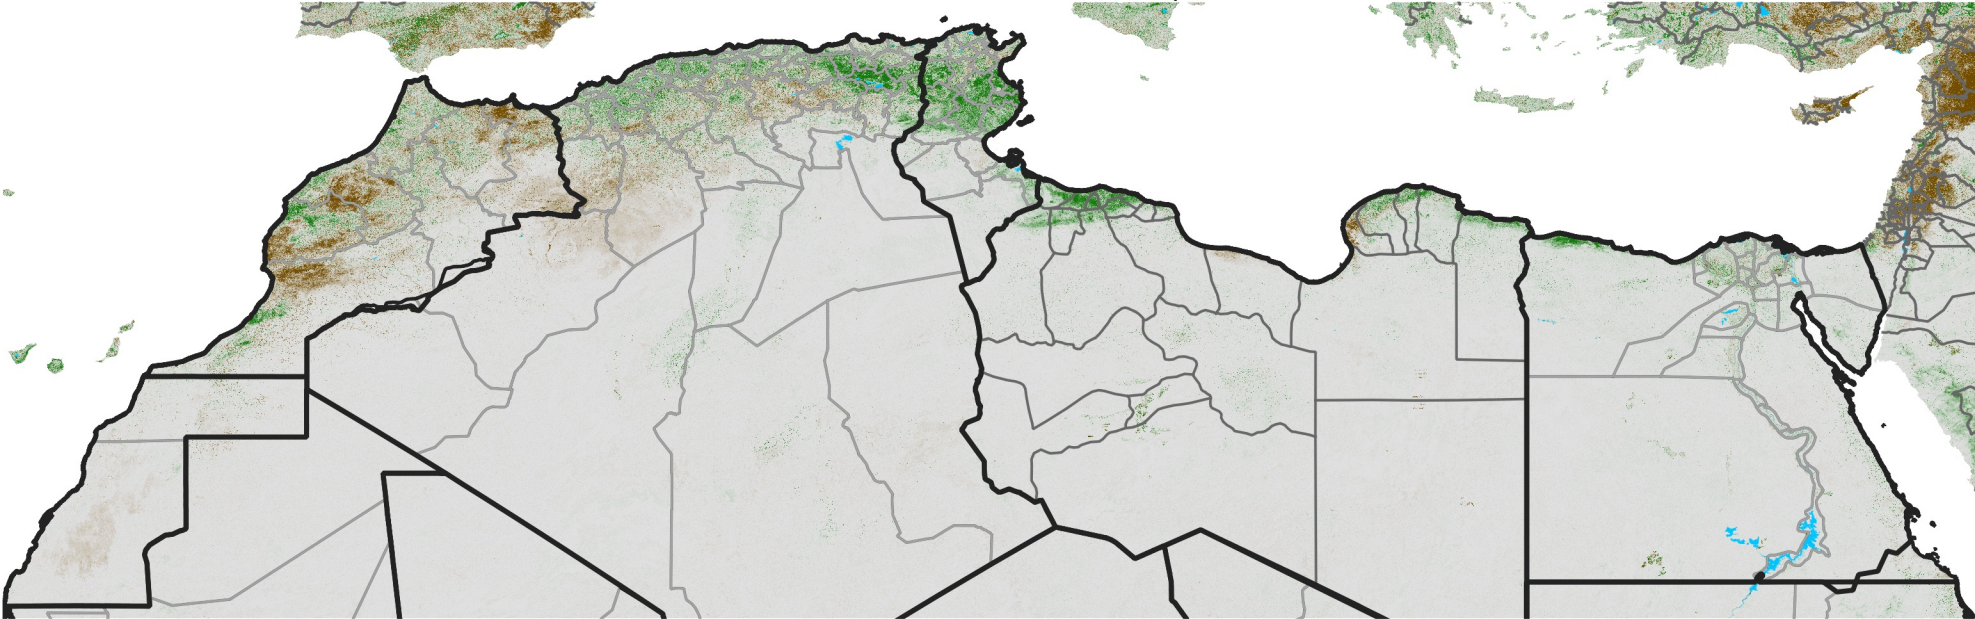

North Africa NDVI Difference

2014 minus 2013

Period 13 / Feb 26 - Mar 05, 2014

NDVI Difference

< -0.3 -0.2 -0.1 -0.05 0.05 0.1 0.2 >0.3

Negative

No Difference

Positive