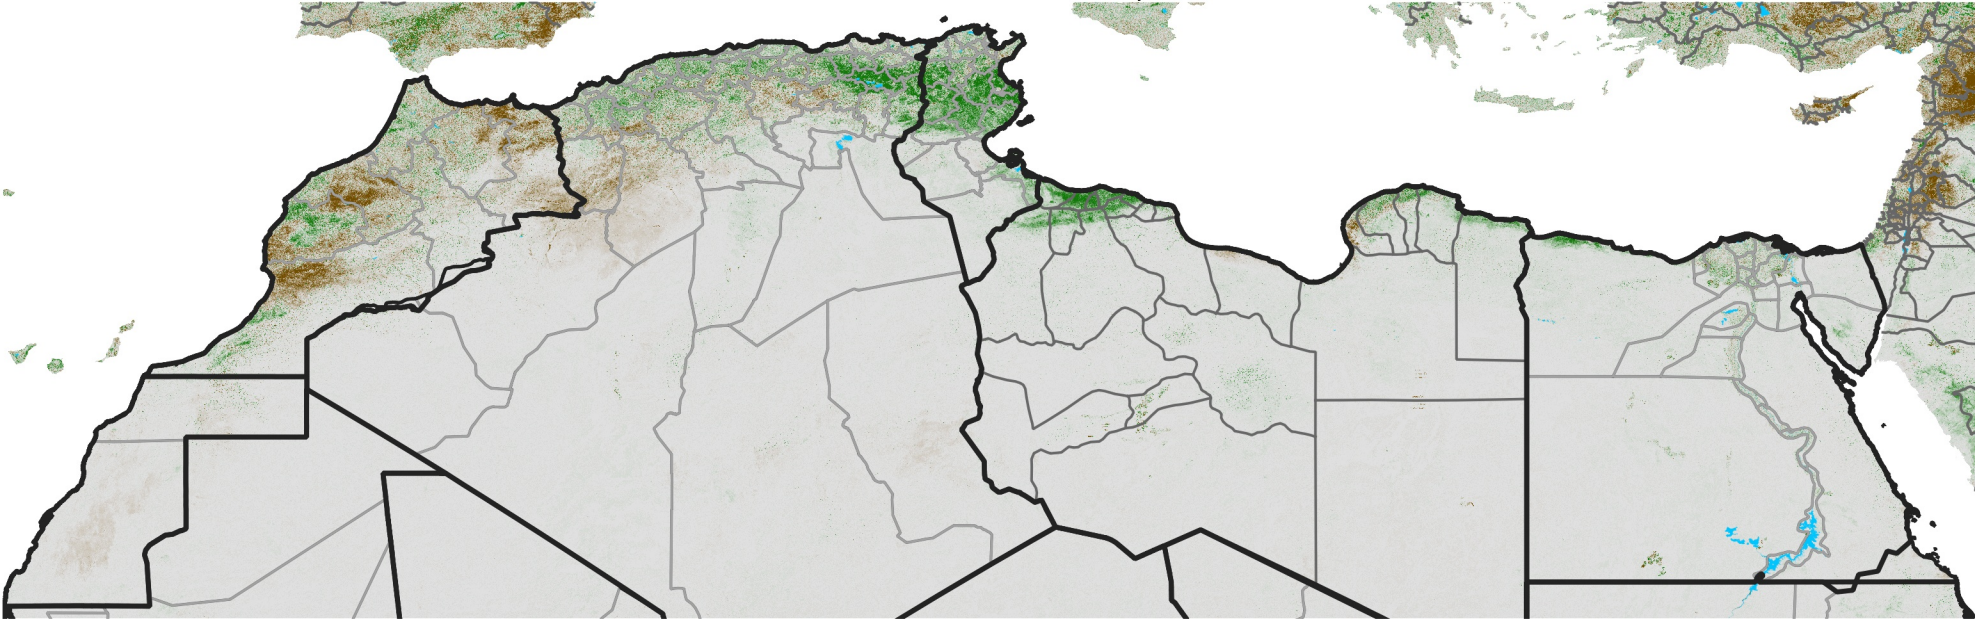

North Africa NDVI Difference

2014 minus 2013

Period 16 / Mar 11 - 20, 2014

NDVI Difference

< -0.3 -0.2 -0.1 -0.05 0.05 0.1 0.2 >0.3

Negative

No Difference

Positive