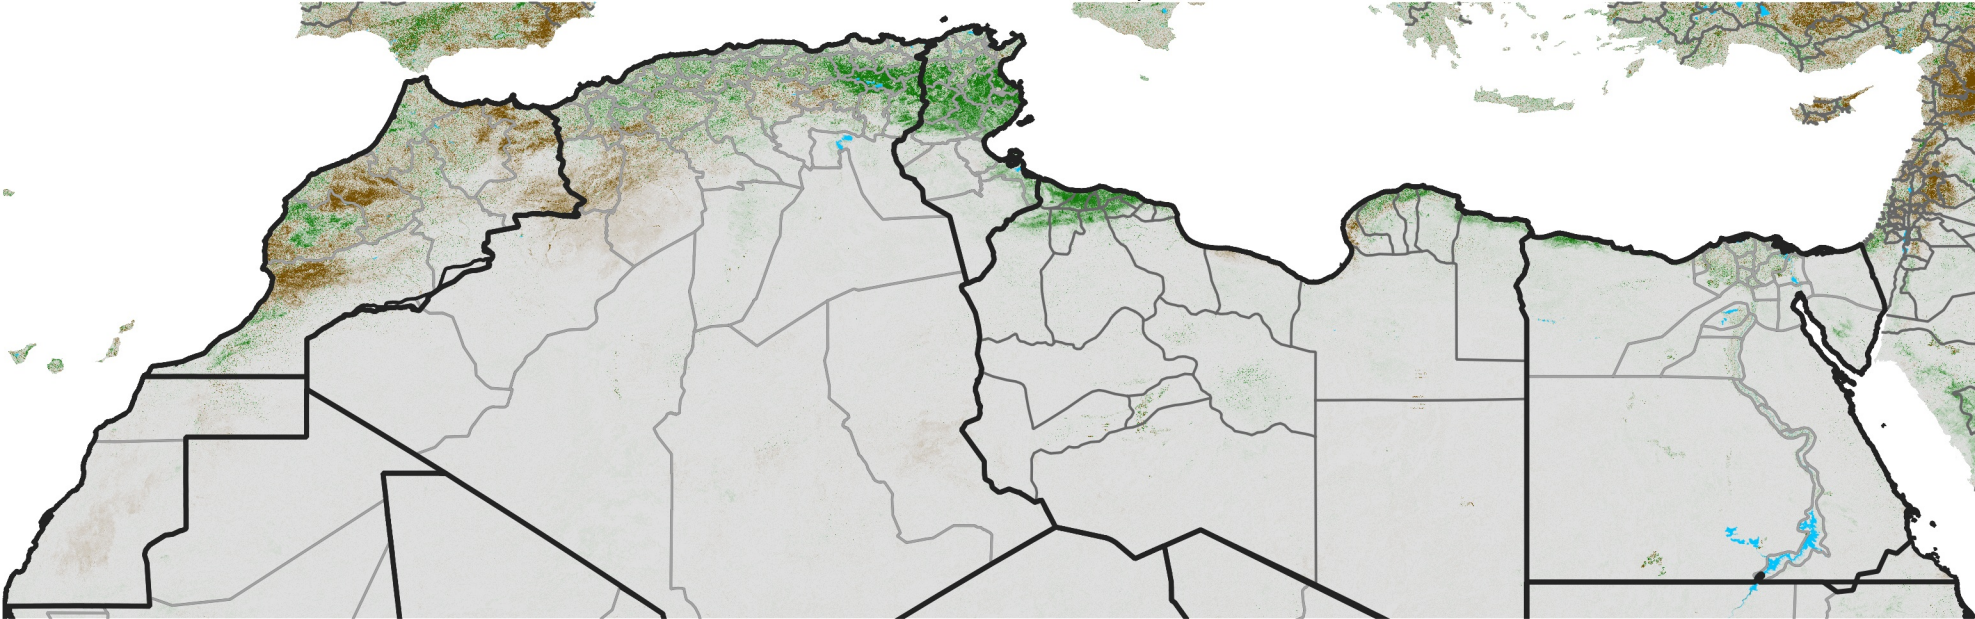

North Africa NDVI Difference

2014 minus 2013

Period 17 / Mar 16 - 25, 2014

NDVI Difference

< -0.3 -0.2 -0.1 -0.05 0.05 0.1 0.2 >0.3

Negative

No Difference

Positive