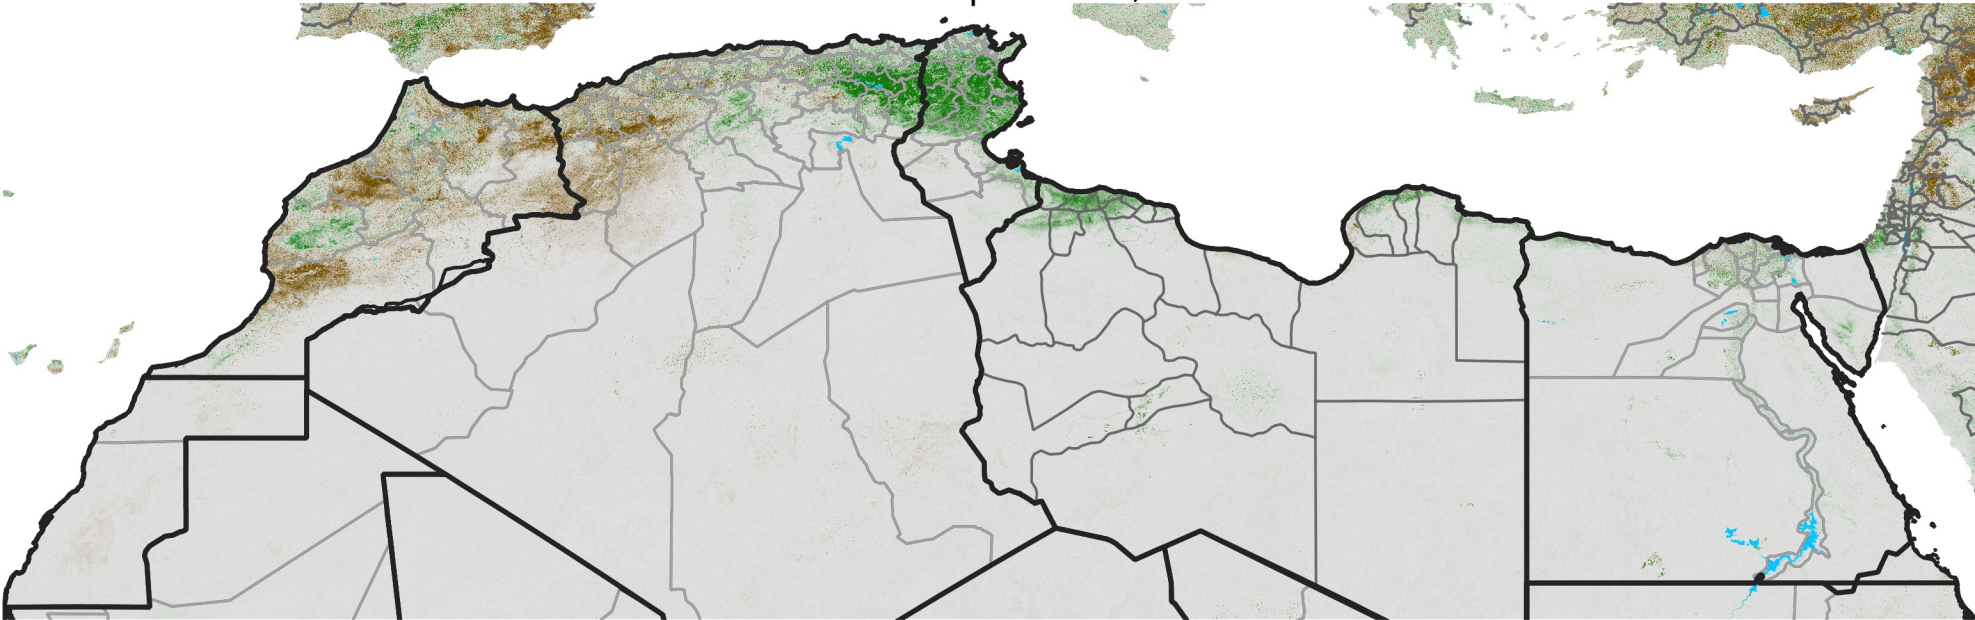

North Africa NDVI Difference

2014 minus 2013

Period 23 / Apr 16 - 25, 2014

NDVI Difference

< -0.3 -0.2 -0.1 -0.05 0.05 0.1 0.2 >0.3

Negative

No Difference

Positive