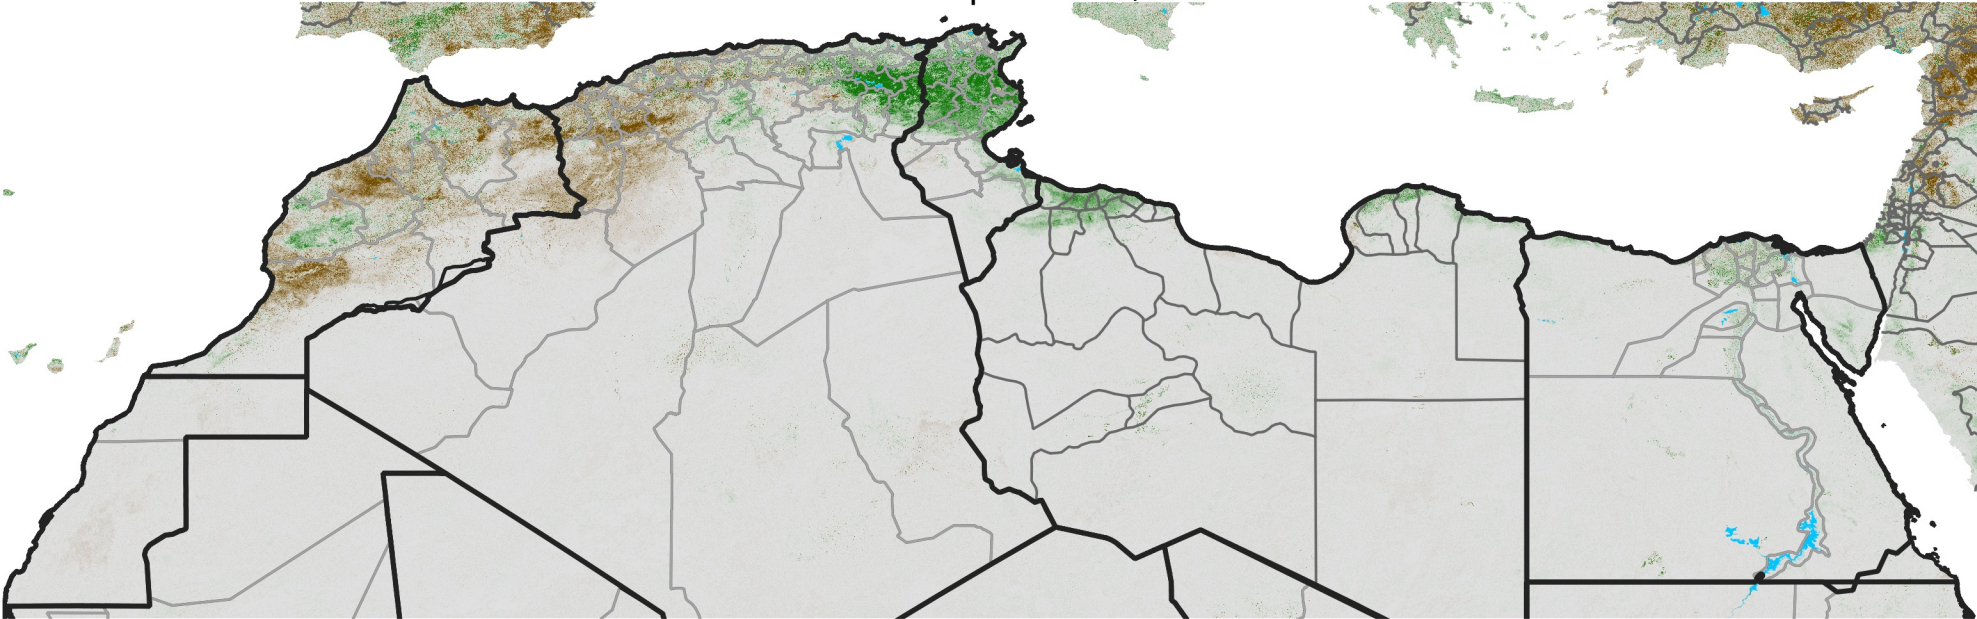

North Africa NDVI Difference

2014 minus 2013

Period 24 / Apr 21 - 30, 2014

NDVI Difference

< -0.3 -0.2 -0.1 -0.05 0.05 0.1 0.2 >0.3

Negative

No Difference

Positive