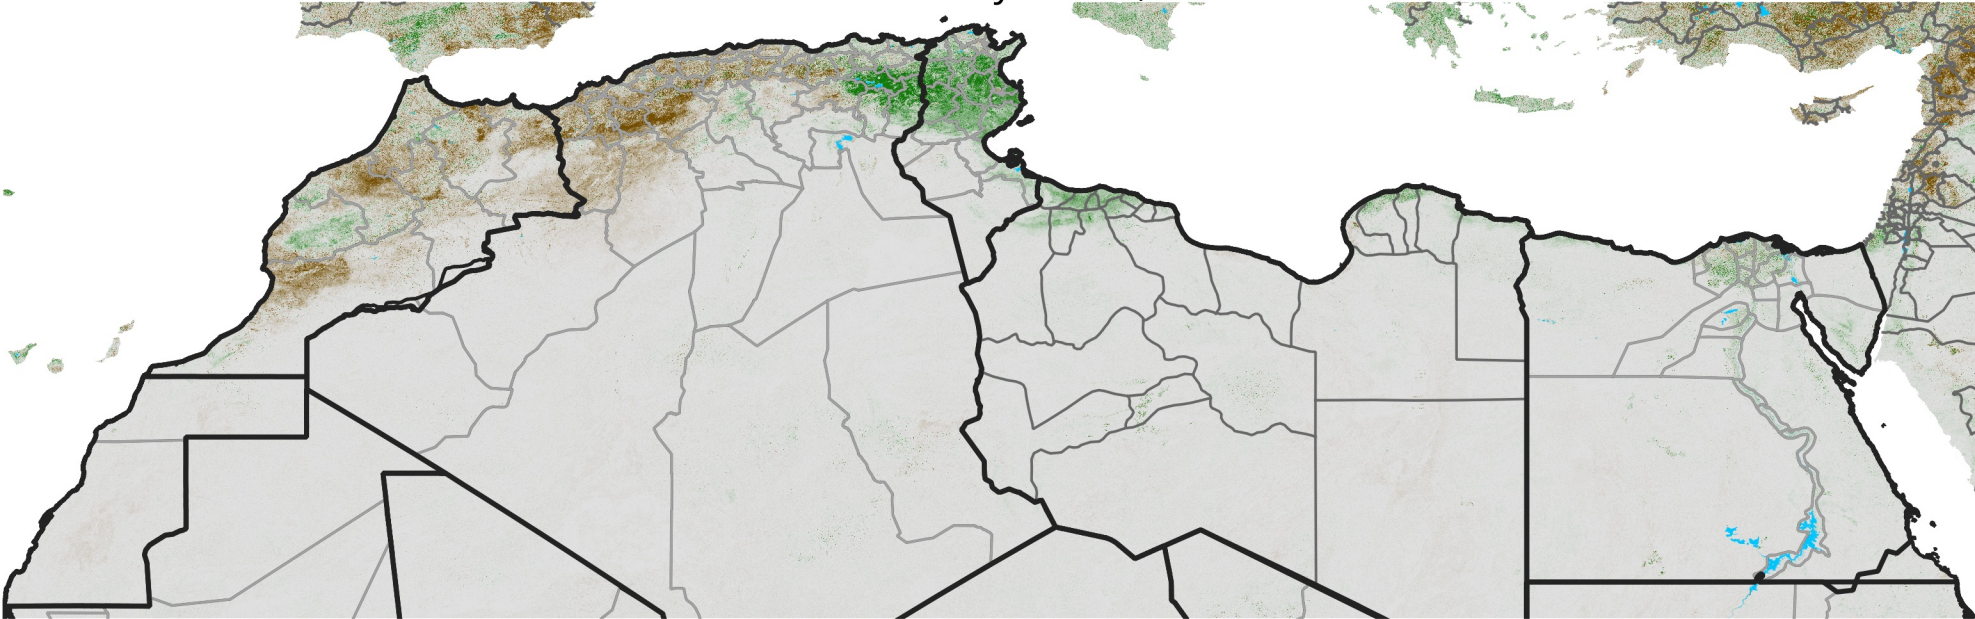

North Africa NDVI Difference

2014 minus 2013

Period 26 / May 01 - 10, 2014

NDVI Difference

< -0.3 -0.2 -0.1 -0.05 0.05 0.1 0.2 >0.3

Negative

No Difference

Positive