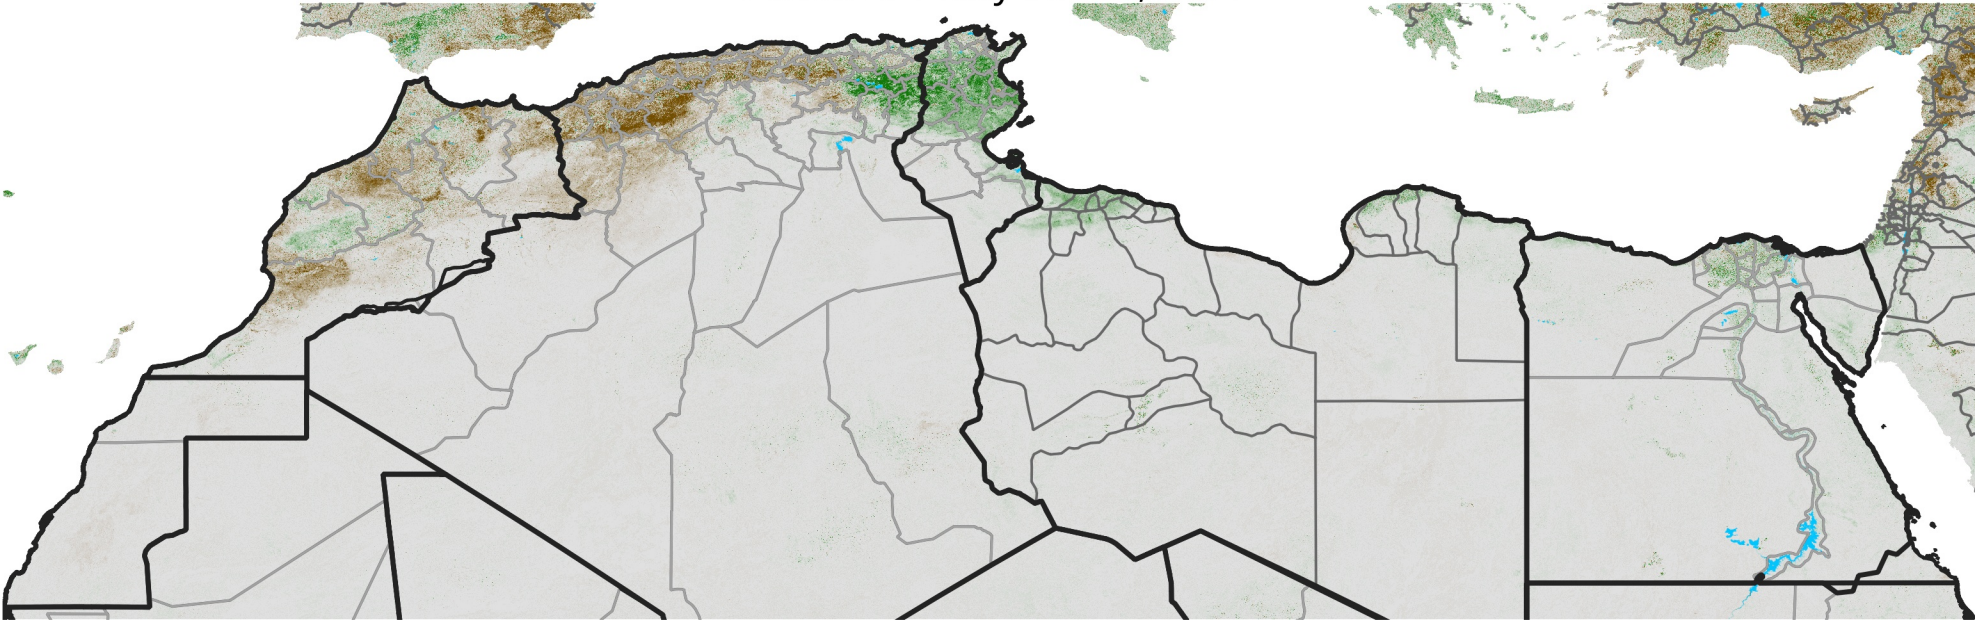

North Africa NDVI Difference

2014 minus 2013

Period 27 / May 06 - 15, 2014

NDVI Difference

< -0.3 -0.2 -0.1 -0.05 0.05 0.1 0.2 >0.3

Negative

No Difference

Positive