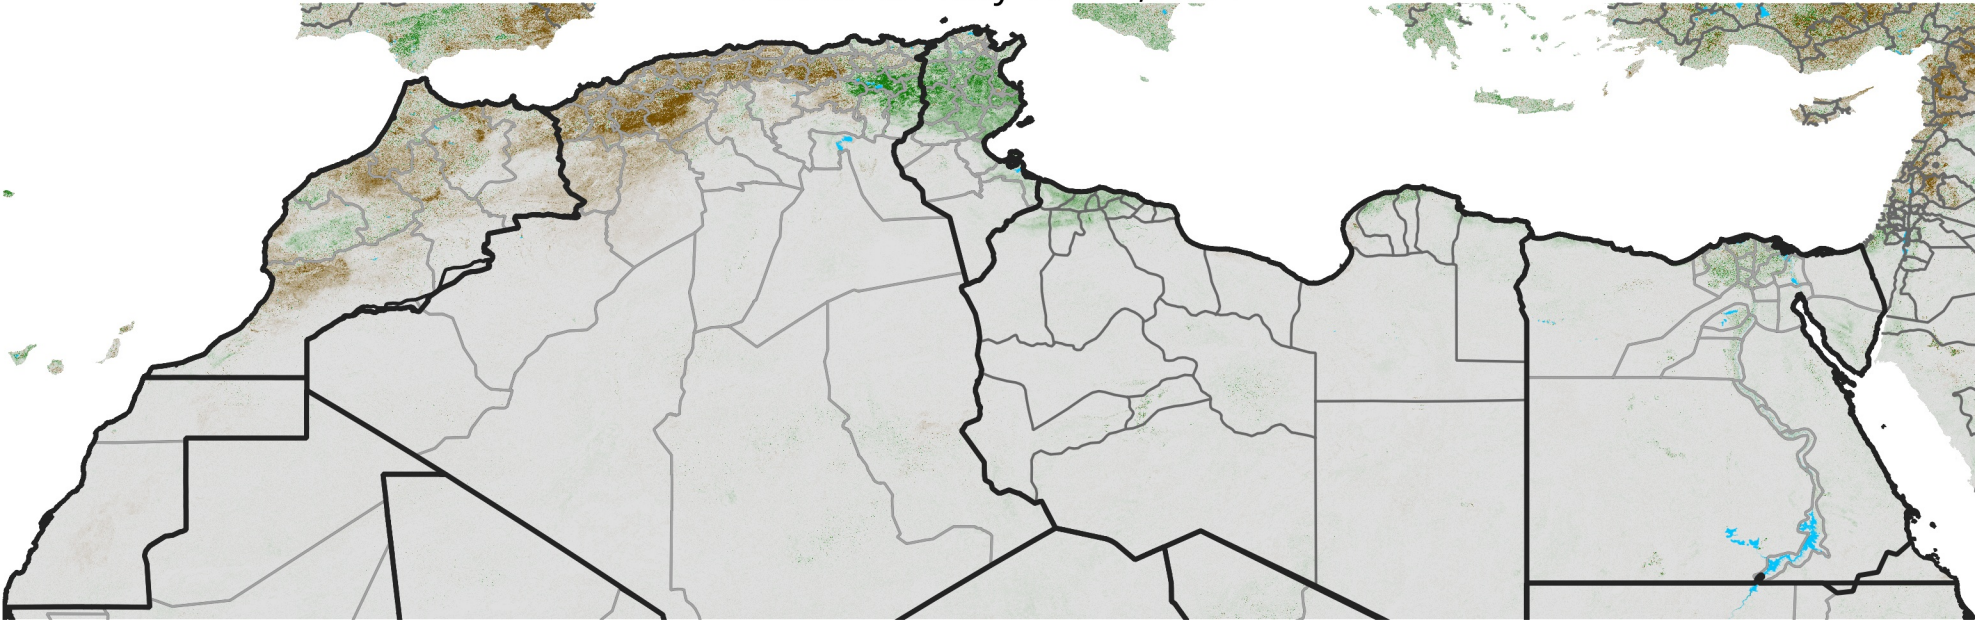

North Africa NDVI Difference

2014 minus 2013

Period 28 / May 11 - 20, 2014

NDVI Difference

< -0.3 -0.2 -0.1 -0.05 0.05 0.1 0.2 >0.3

Negative

No Difference

Positive