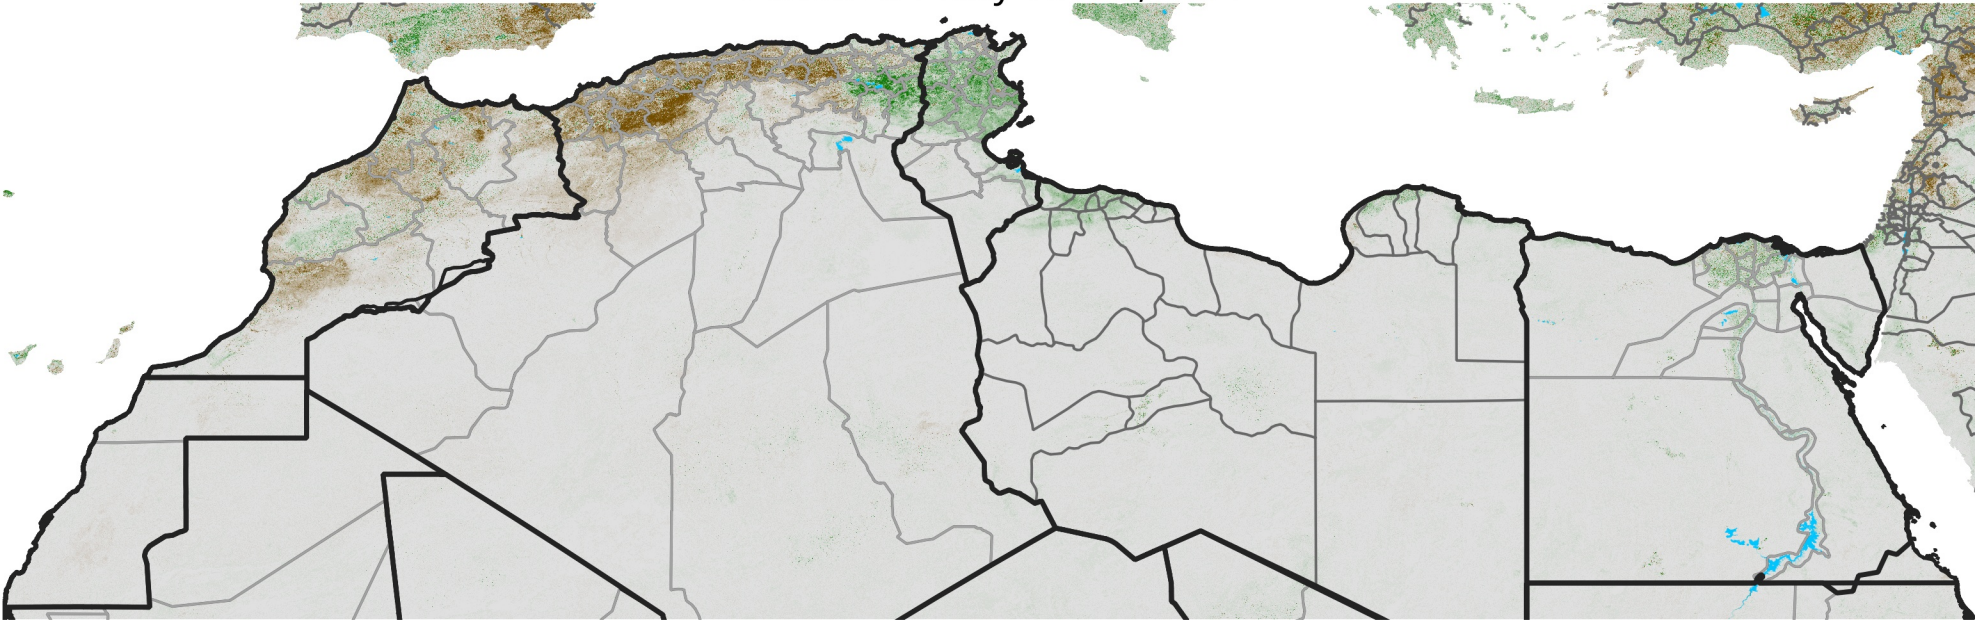

North Africa NDVI Difference

2014 minus 2013

Period 29 / May 16 - 25, 2014

NDVI Difference

< -0.3 -0.2 -0.1 -0.05 0.05 0.1 0.2 >0.3

Negative

No Difference

Positive