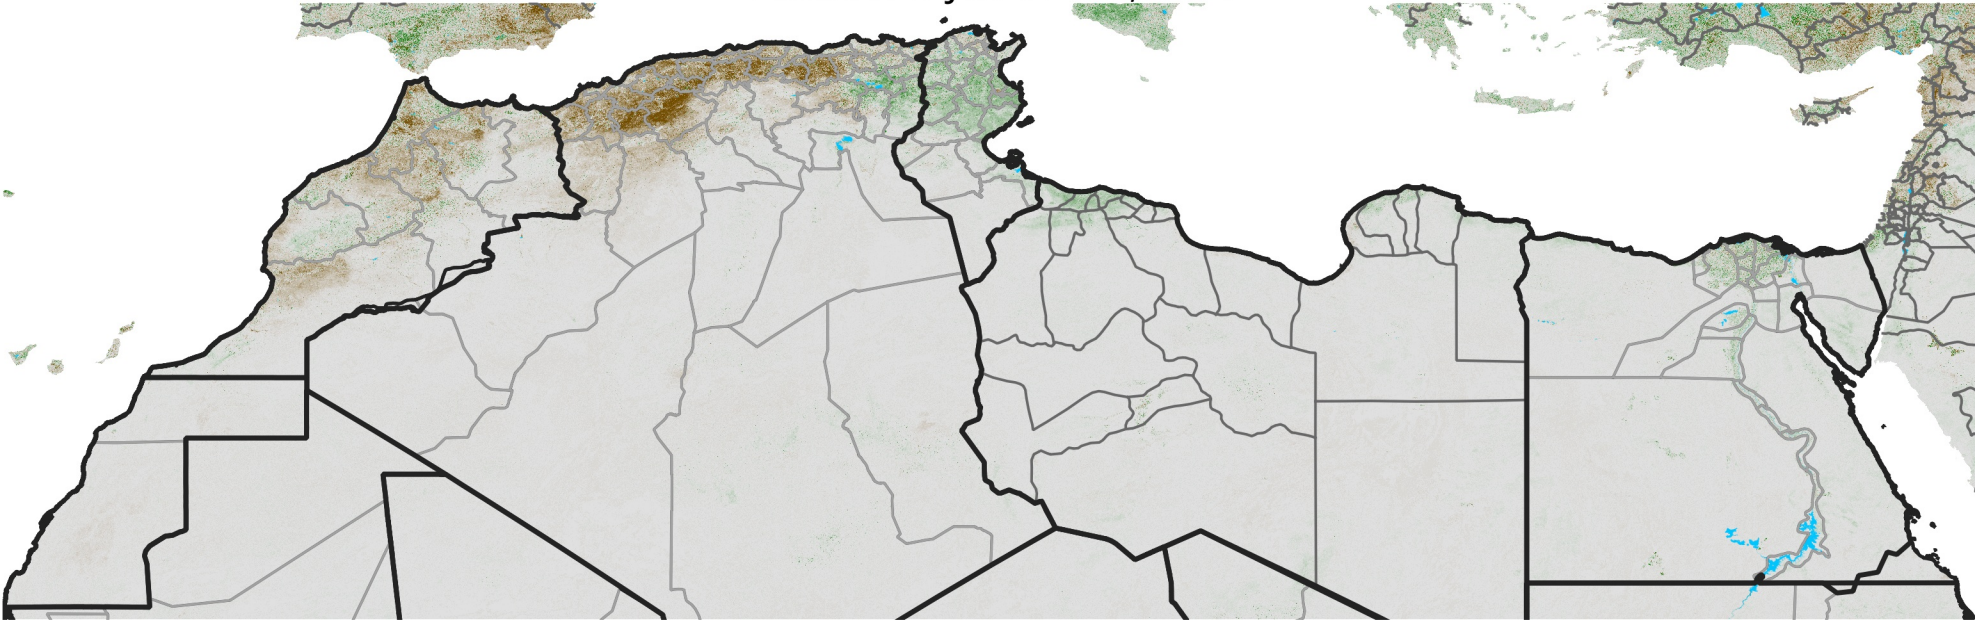

North Africa NDVI Difference

2014 minus 2013

Period 32 / Jun 01 - 10, 2014

NDVI Difference

< -0.3 -0.2 -0.1 -0.05 0.05 0.1 0.2 >0.3

Negative

No Difference

Positive