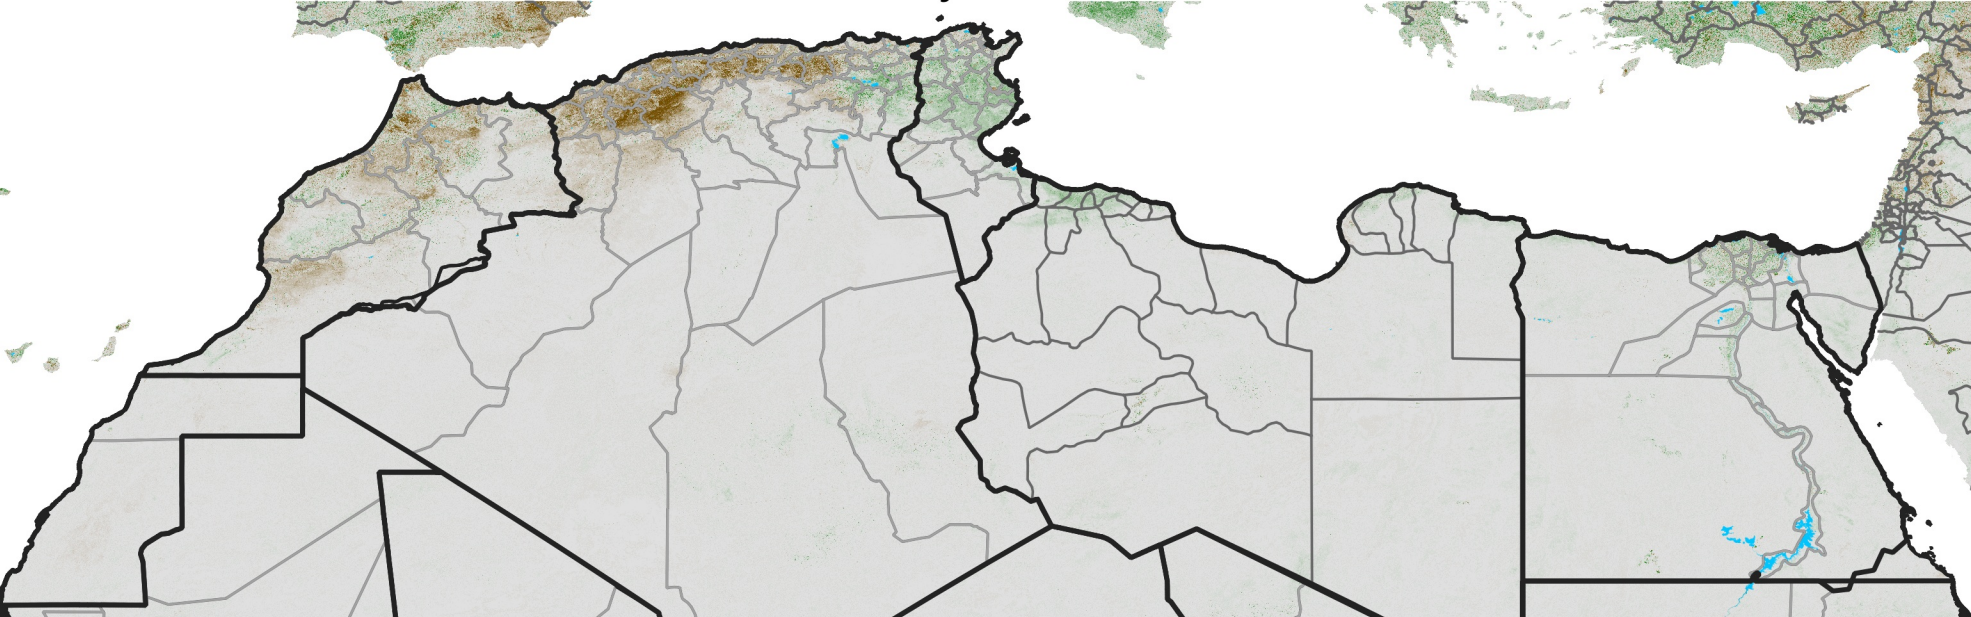

North Africa NDVI Difference

2014 minus 2013

Period 33 / Jun 06 - 15, 2014

NDVI Difference

< -0.3 -0.2 -0.1 -0.05 0.05 0.1 0.2 >0.3

Negative

No Difference

Positive