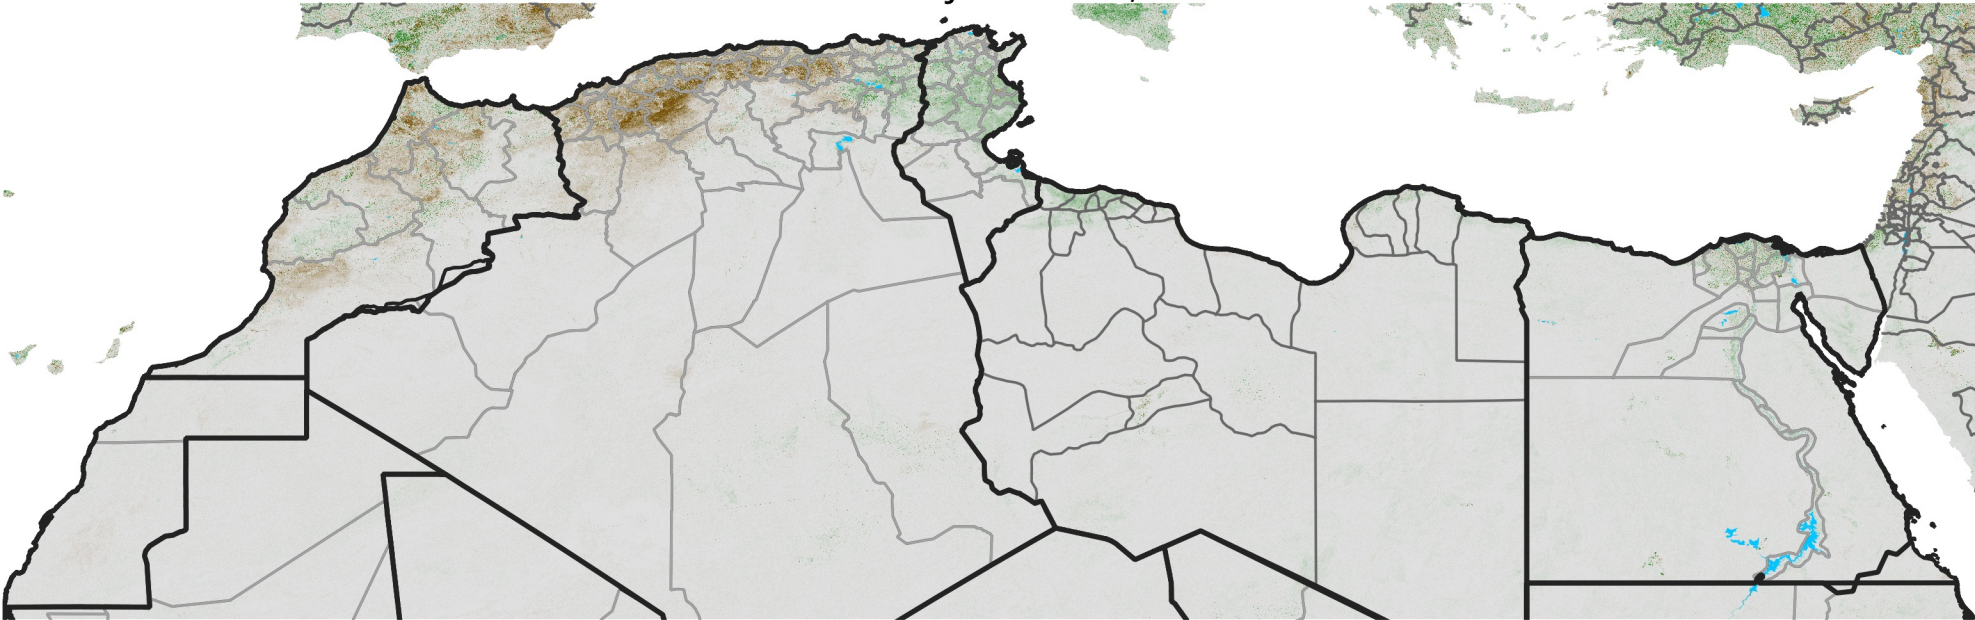

# North Africa NDVI Difference

2014 minus 2013

Period 34 / Jun 11 - 20, 2014

## NDVI Difference

< -0.3   -0.2   -0.1   -0.05   0.05   0.1   0.2   >0.3

Negative

No Difference

Positive