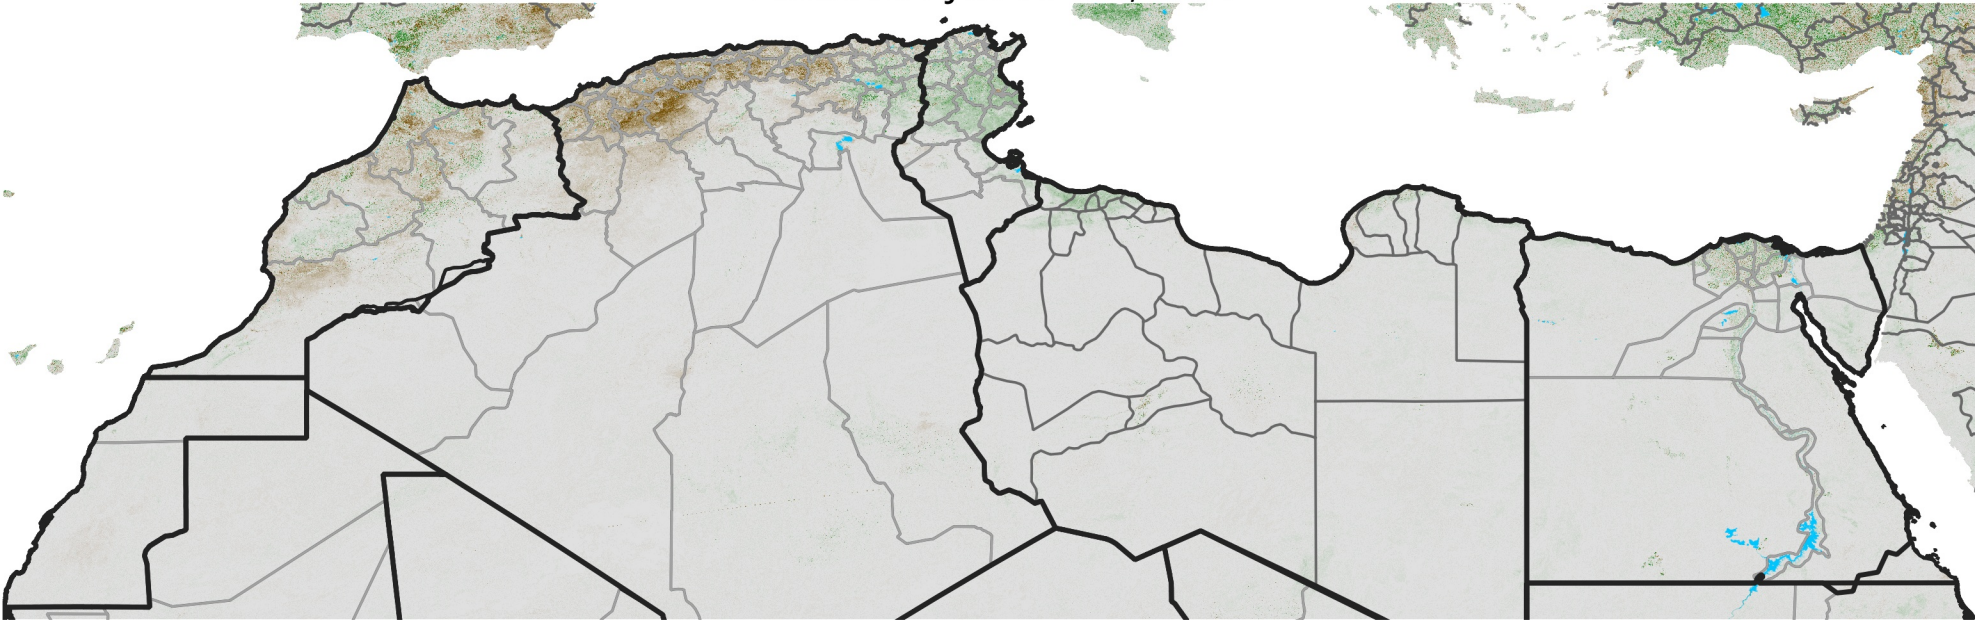

North Africa NDVI Difference

2014 minus 2013

Period 35 / Jun 16 - 25, 2014

NDVI Difference

< -0.3 -0.2 -0.1 -0.05 0.05 0.1 0.2 >0.3

Negative

No Difference

Positive