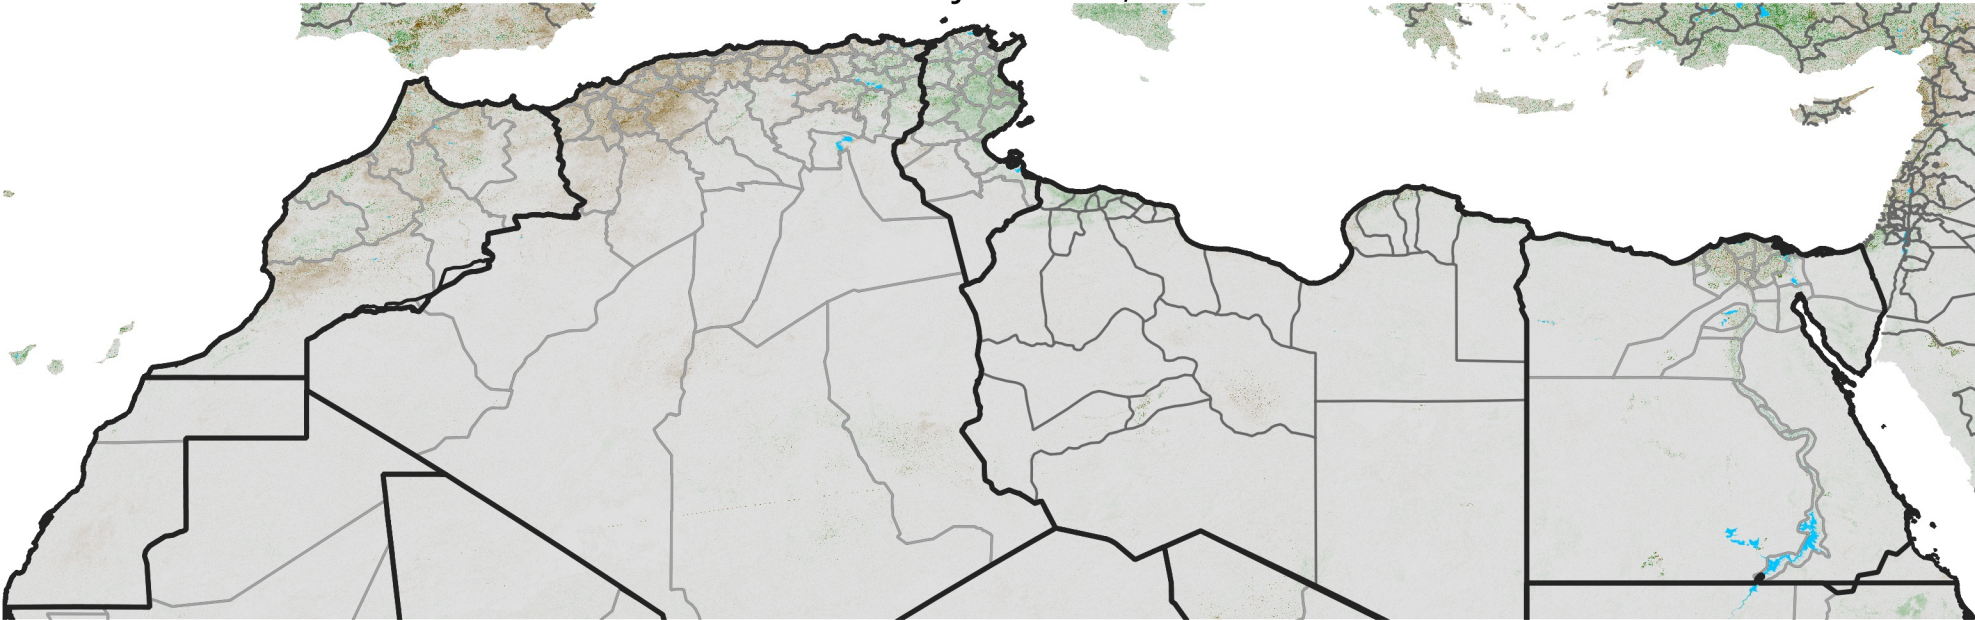

North Africa NDVI Difference

2014 minus 2013

Period 38 / Jul 01 - 10, 2014

NDVI Difference

Negative

No Difference

Positive