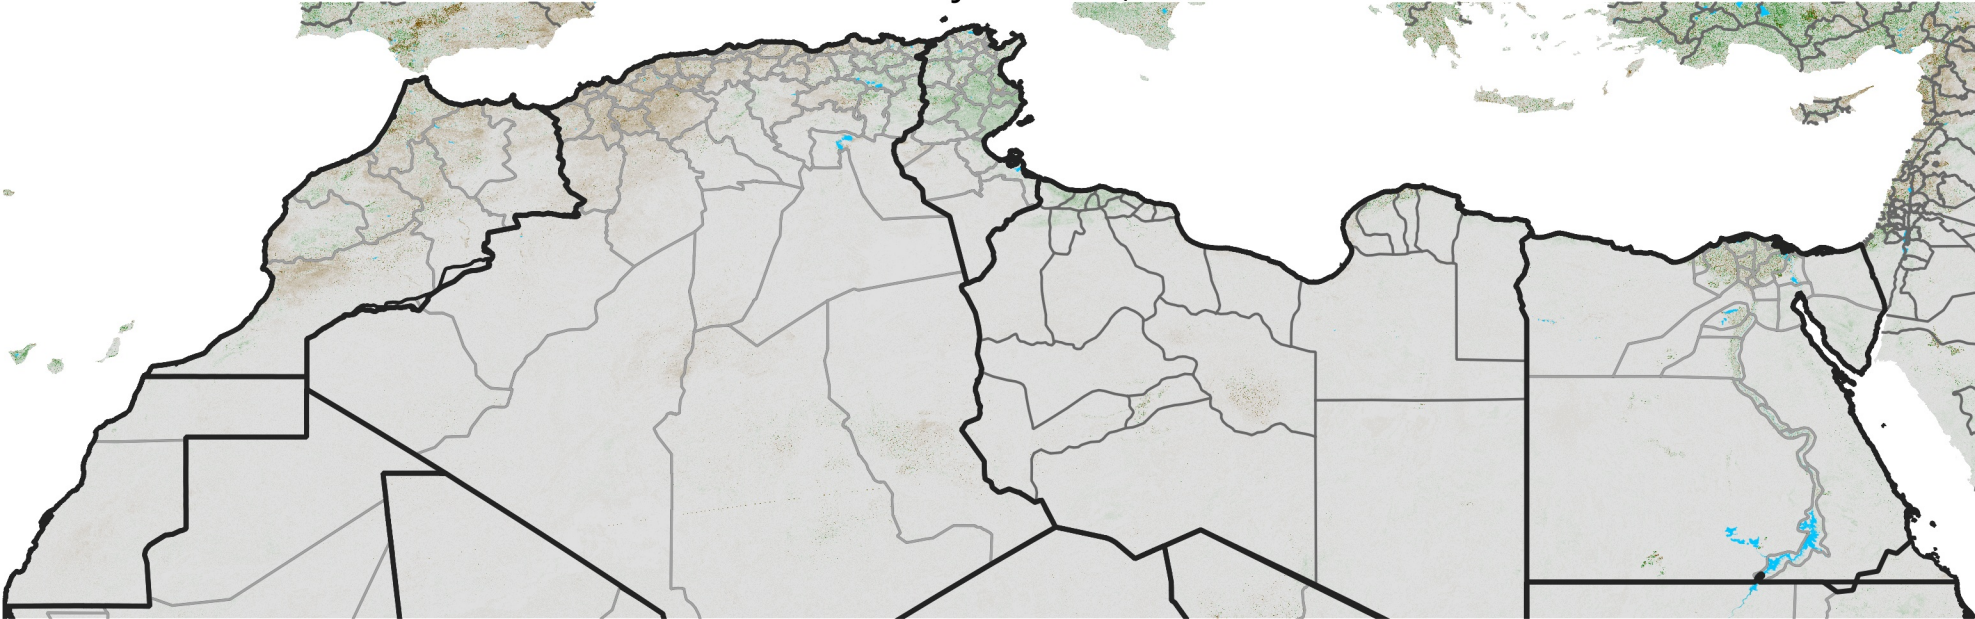

North Africa NDVI Difference

2014 minus 2013

Period 40 / Jul 11 - 20, 2014

NDVI Difference

< -0.3 -0.2 -0.1 -0.05 0.05 0.1 0.2 >0.3

Negative

No Difference

Positive