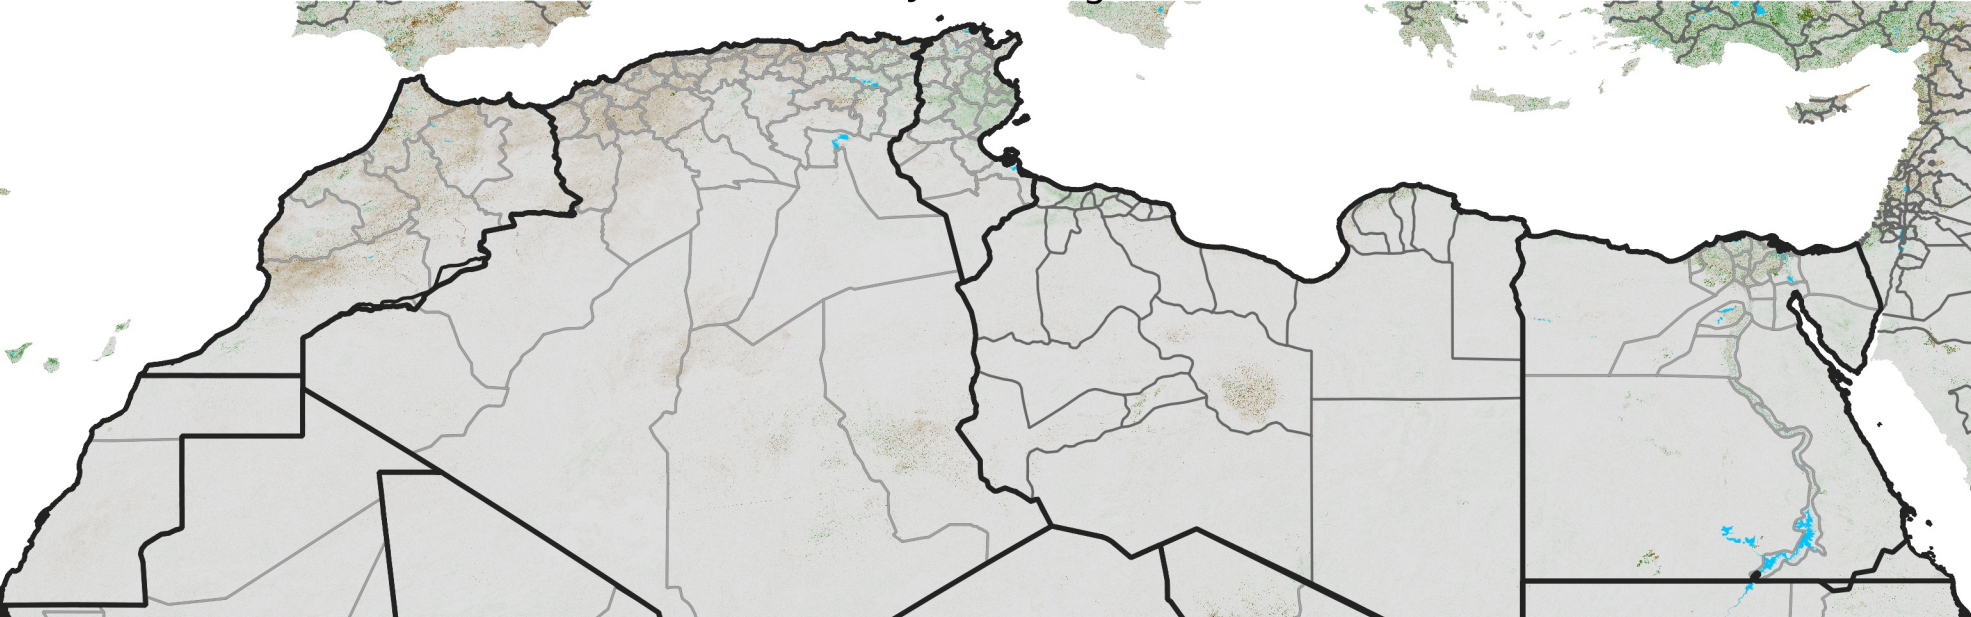

# North Africa NDVI Difference

2014 minus 2013

Period 43 / Jul 26 - Aug 05, 2014

## NDVI Difference

< -0.3   -0.2   -0.1   -0.05   0.05   0.1   0.2   >0.3

Negative

No Difference

Positive