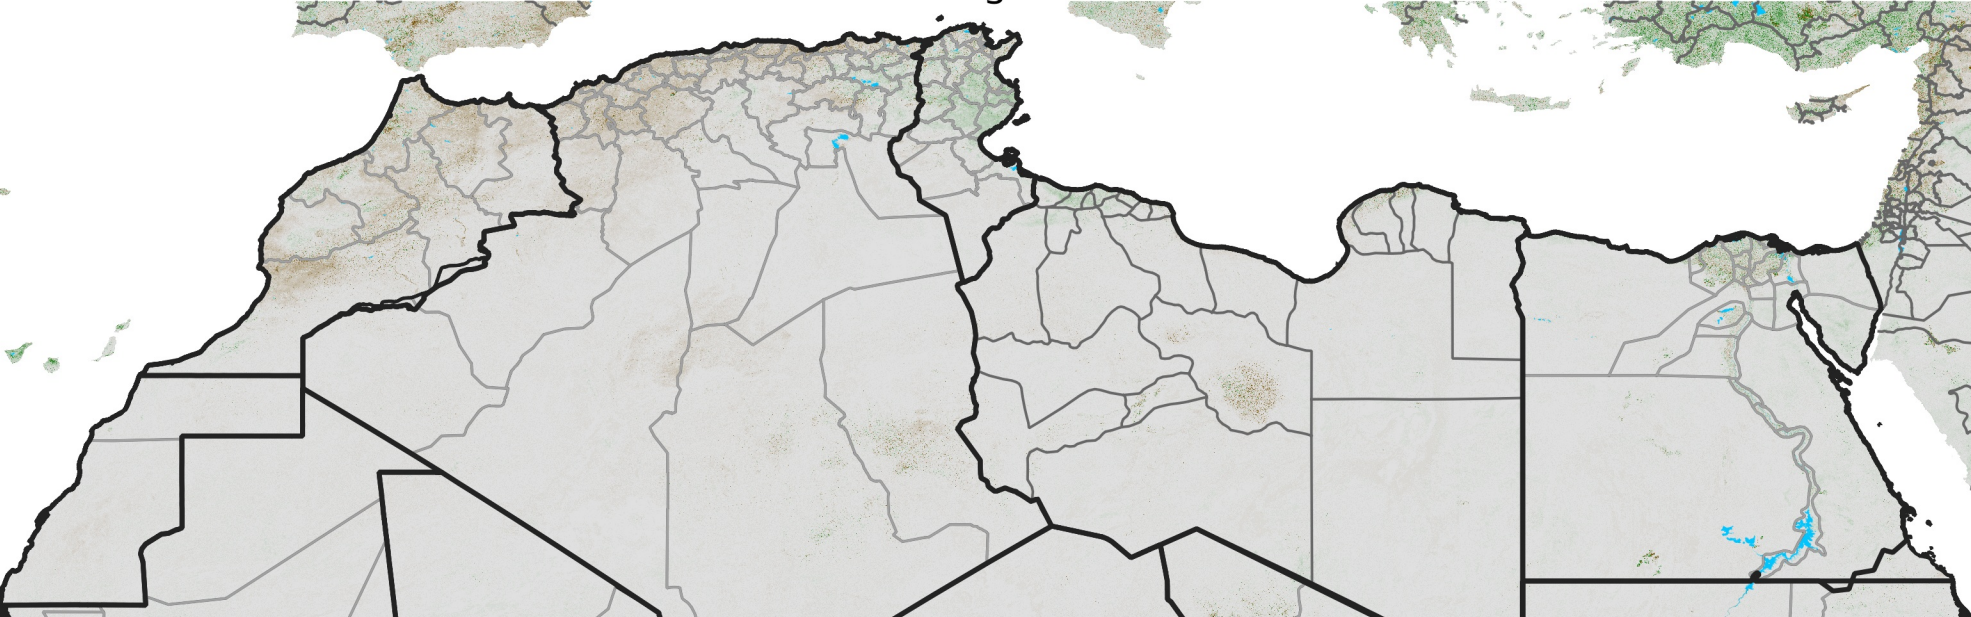

# North Africa NDVI Difference

2014 minus 2013

Period 44 / Aug 01 - 10, 2014

## NDVI Difference

< -0.3   -0.2   -0.1   -0.05   0.05   0.1   0.2   >0.3

Negative

No Difference

Positive