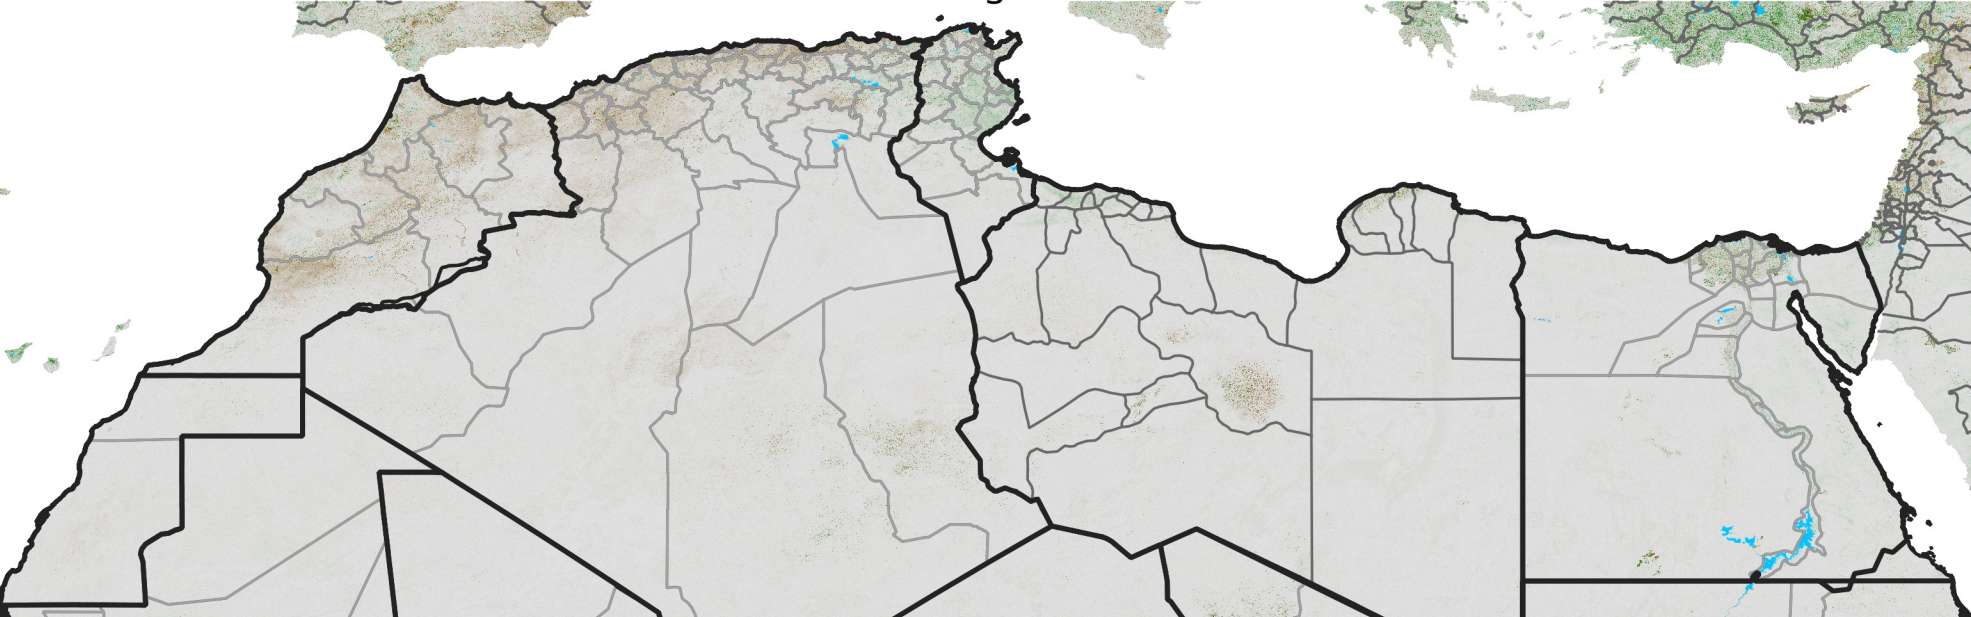

North Africa NDVI Difference

2014 minus 2013

Period 45 / Aug 06 - 15, 2014

NDVI Difference

< -0.3 -0.2 -0.1 -0.05 0.05 0.1 0.2 >0.3

Negative

No Difference

Positive