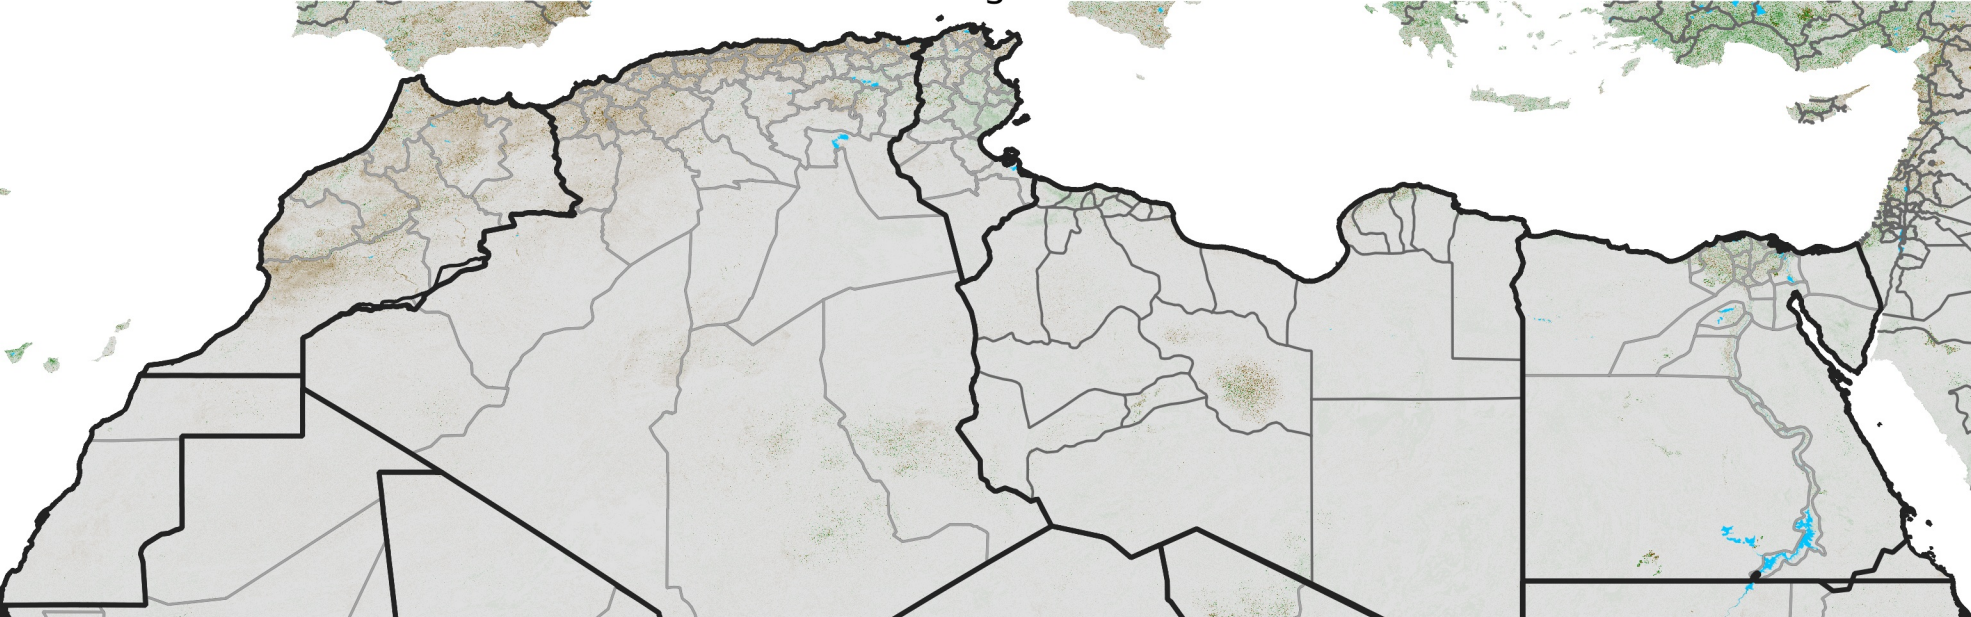

North Africa NDVI Difference

2014 minus 2013

Period 47 / Aug 16 - 25, 2014

NDVI Difference

< -0.3 -0.2 -0.1 -0.05 0.05 0.1 0.2 >0.3

Negative

No Difference

Positive