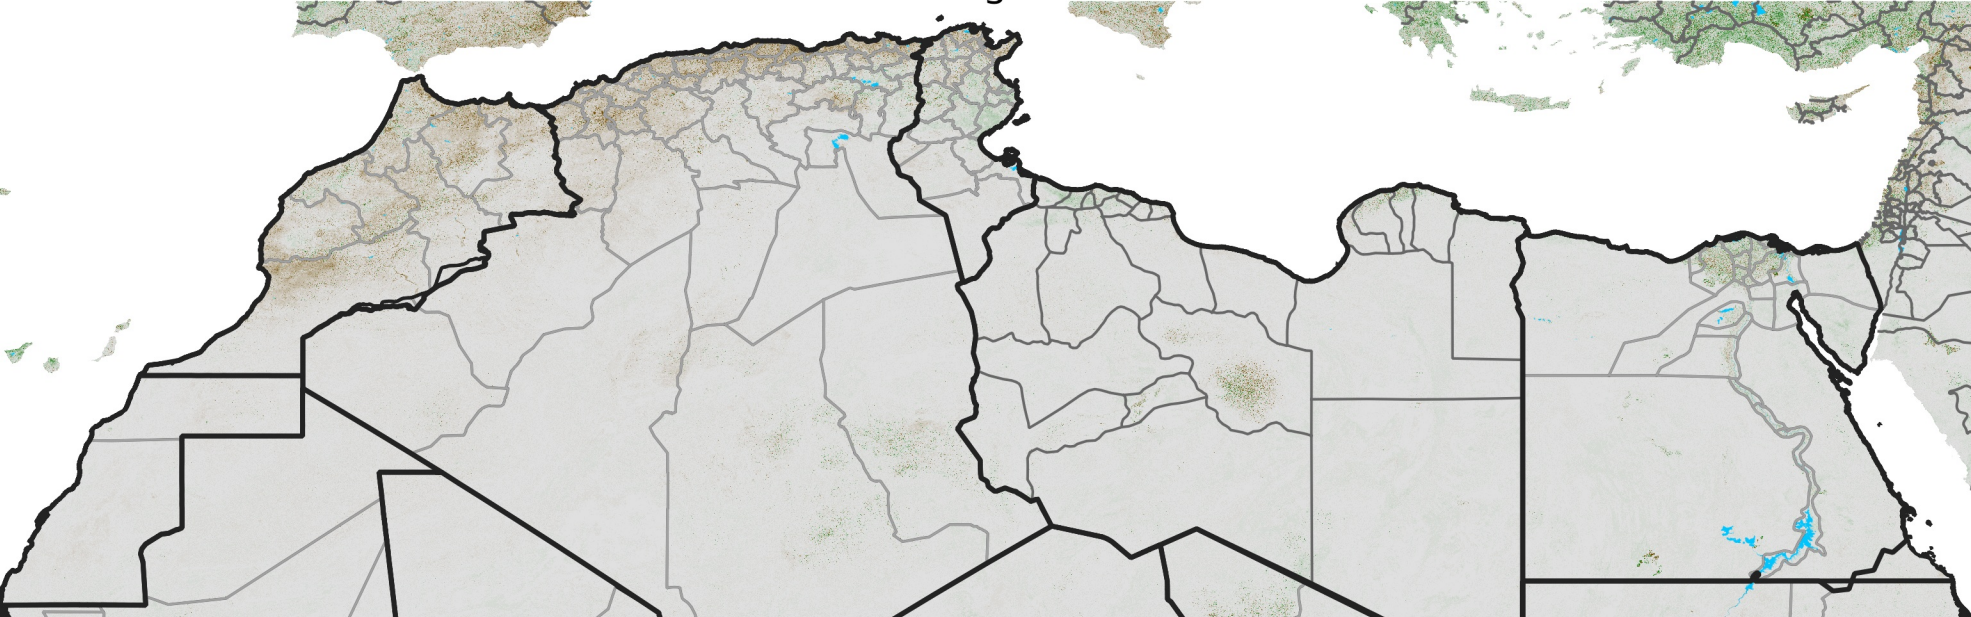

# North Africa NDVI Difference

2014 minus 2013

Period 48 / Aug 21 - 31, 2014

## NDVI Difference

< -0.3   -0.2   -0.1   -0.05   0.05   0.1   0.2   >0.3

Negative

No Difference

Positive