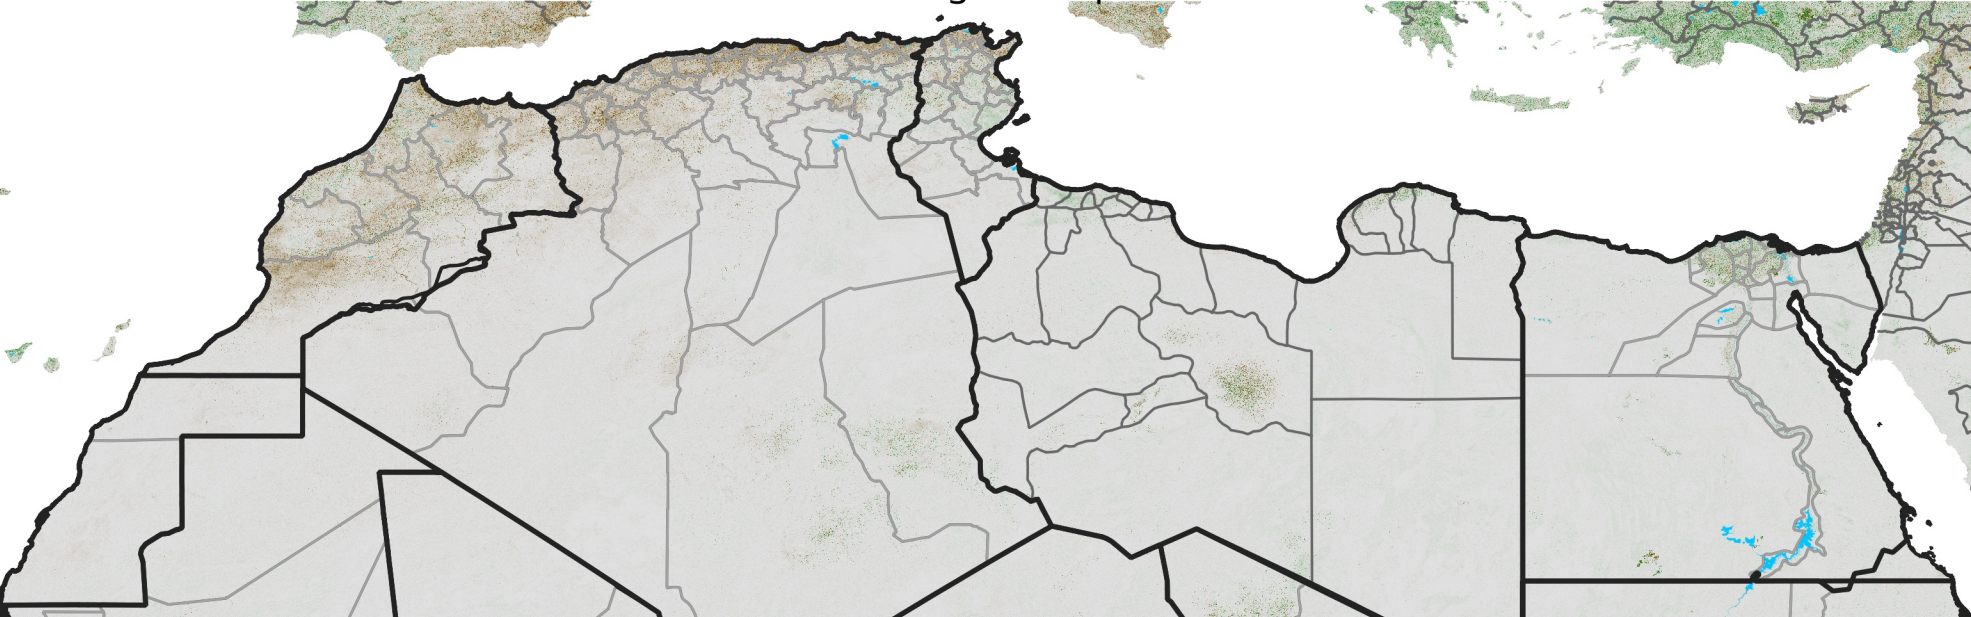

# North Africa NDVI Difference

2014 minus 2013

Period 49 / Aug 26 - Sep 05, 2014

## NDVI Difference

< -0.3   -0.2   -0.1   -0.05   0.05   0.1   0.2   >0.3

Negative

No Difference

Positive