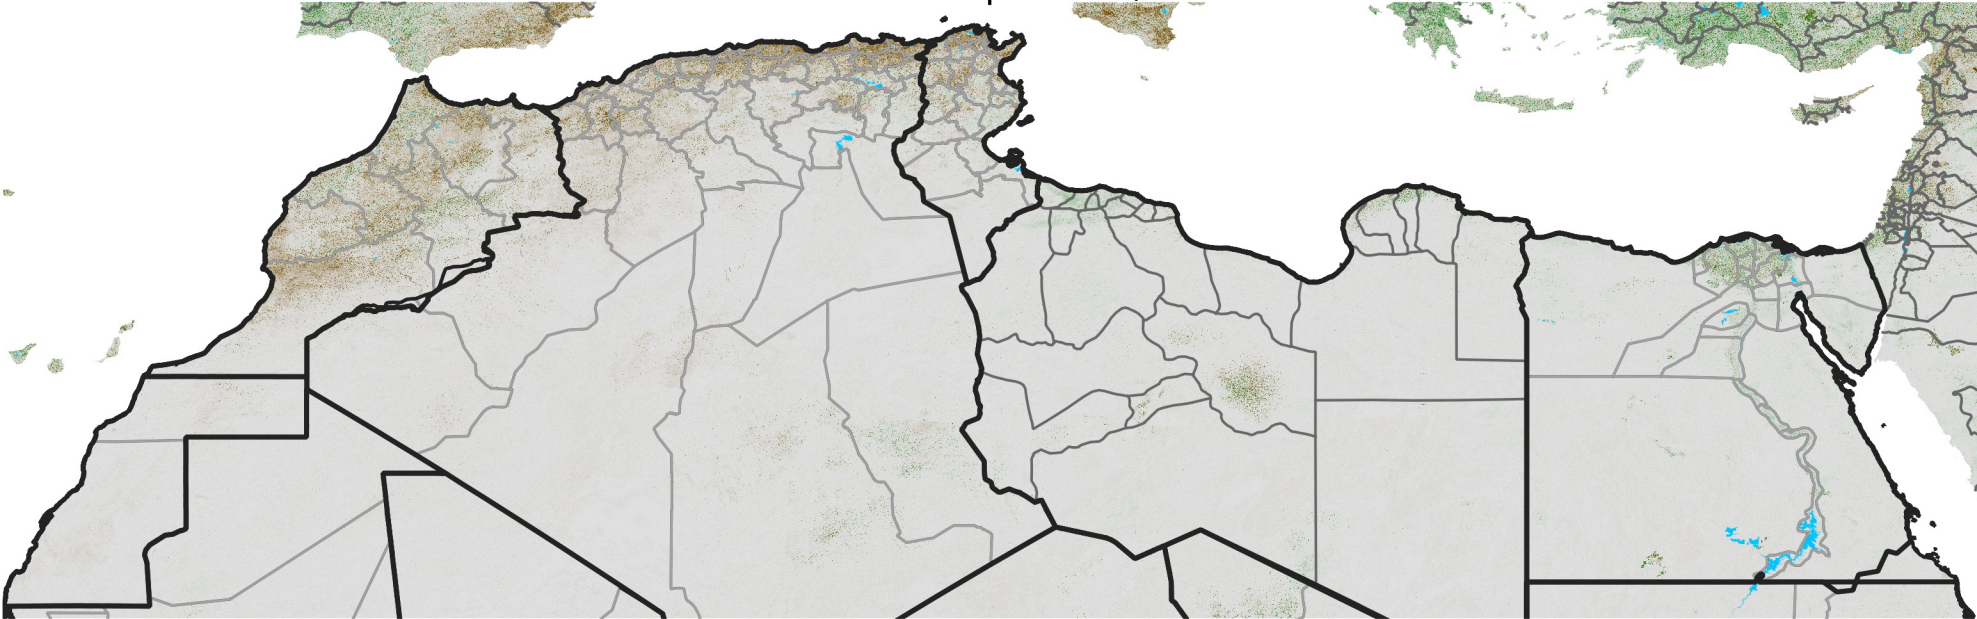

North Africa NDVI Difference

2014 minus 2013

Period 51 / Sep 06 - 15, 2014

NDVI Difference

< -0.3 -0.2 -0.1 -0.05 0.05 0.1 0.2 >0.3

Negative

No Difference

Positive