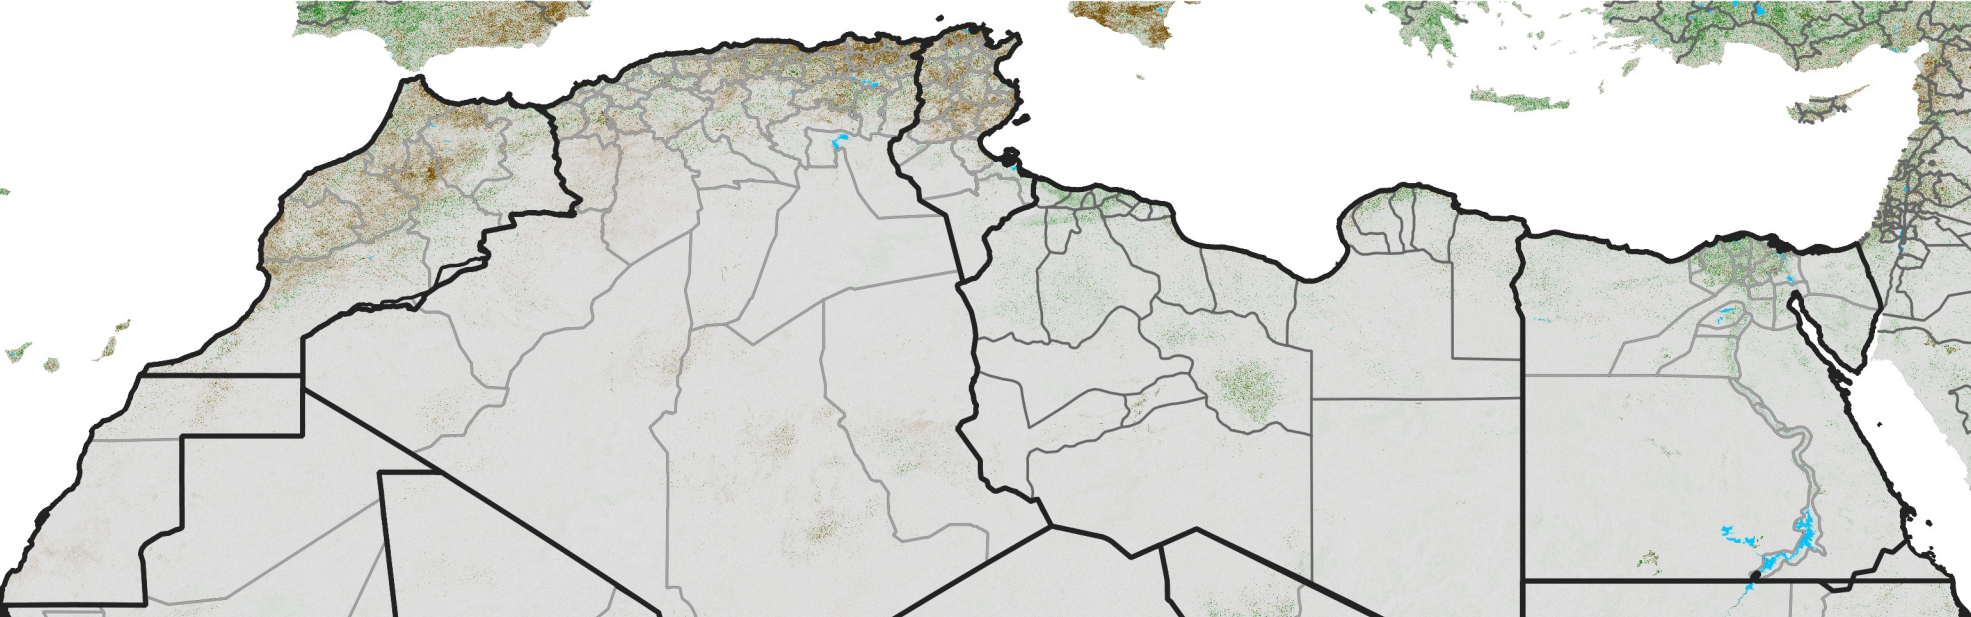

North Africa NDVI Difference

2014 minus 2013

Period 56 / Oct 01 - 10, 2014

NDVI Difference

< -0.3 -0.2 -0.1 -0.05 0.05 0.1 0.2 >0.3

Negative

No Difference

Positive