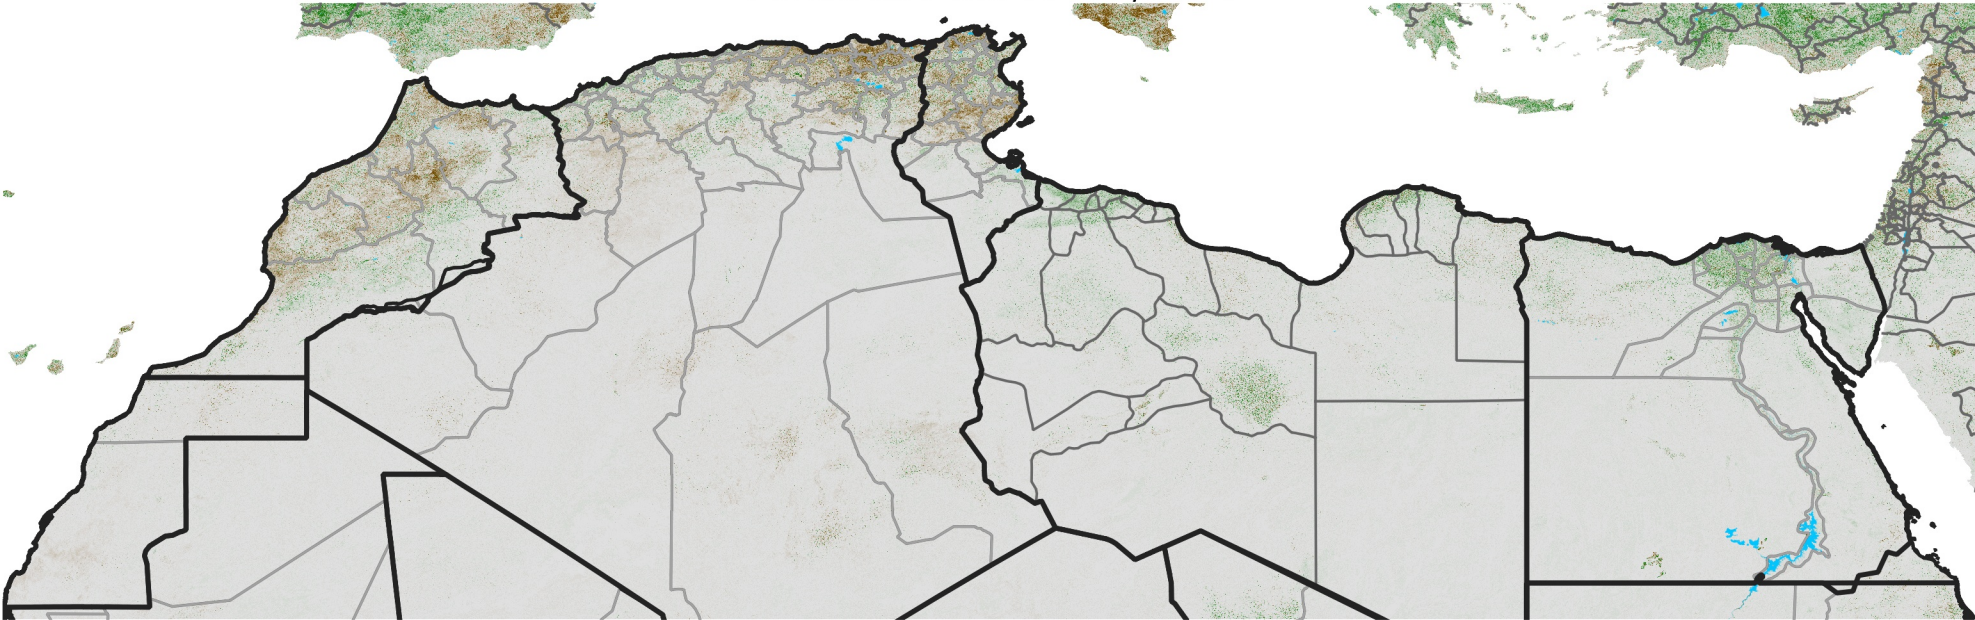

North Africa NDVI Difference

2014 minus 2013

Period 58 / Oct 11 - 20, 2014

NDVI Difference

< -0.3 -0.2 -0.1 -0.05 0.05 0.1 0.2 >0.3

Negative

No Difference

Positive