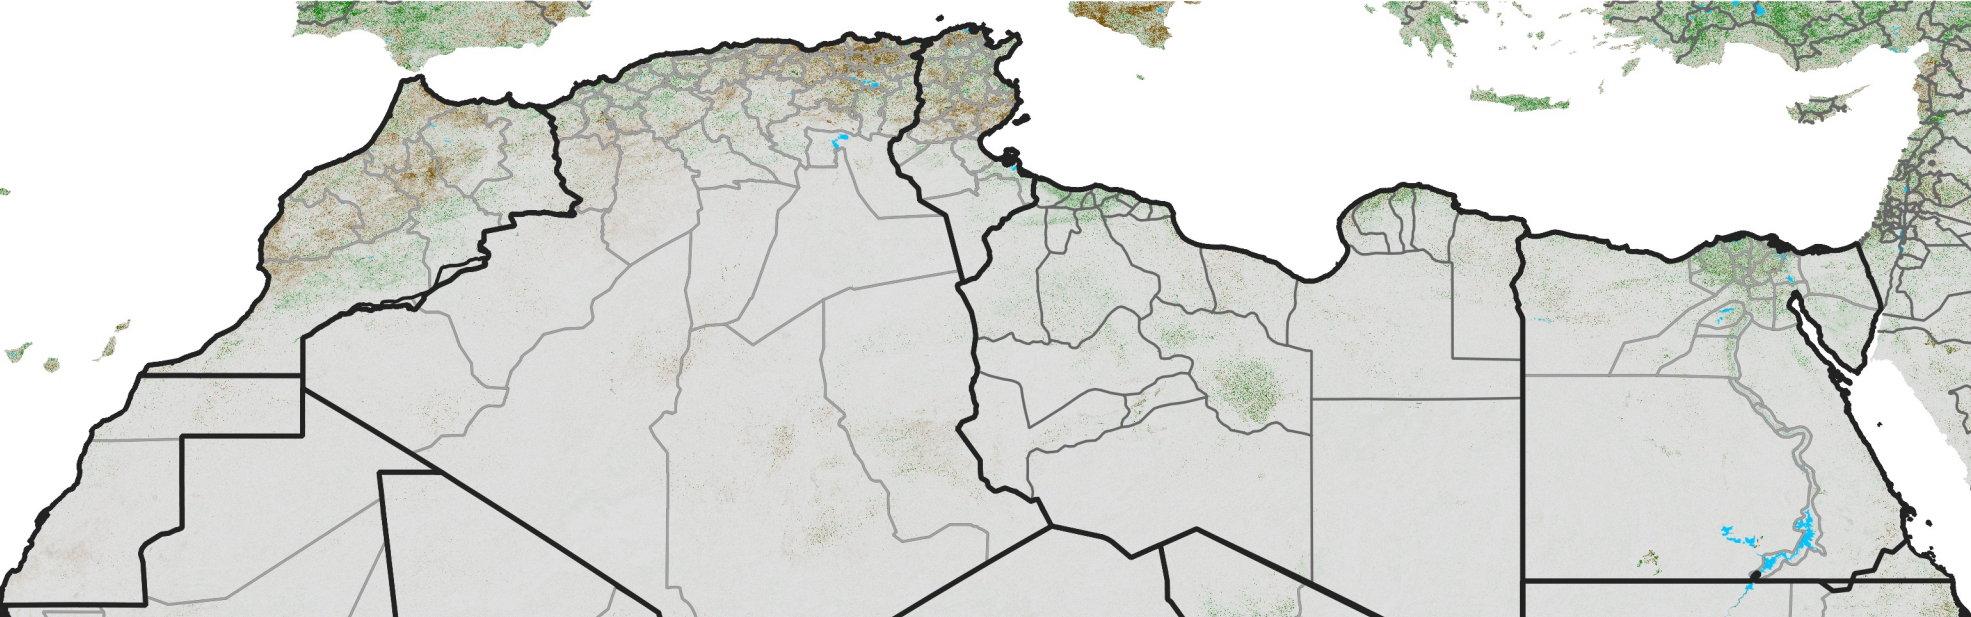

North Africa NDVI Difference

2014 minus 2013

Period 59 / Oct 16 - 25, 2014

NDVI Difference

< -0.3 -0.2 -0.1 -0.05 0.05 0.1 0.2 >0.3

Negative

No Difference

Positive