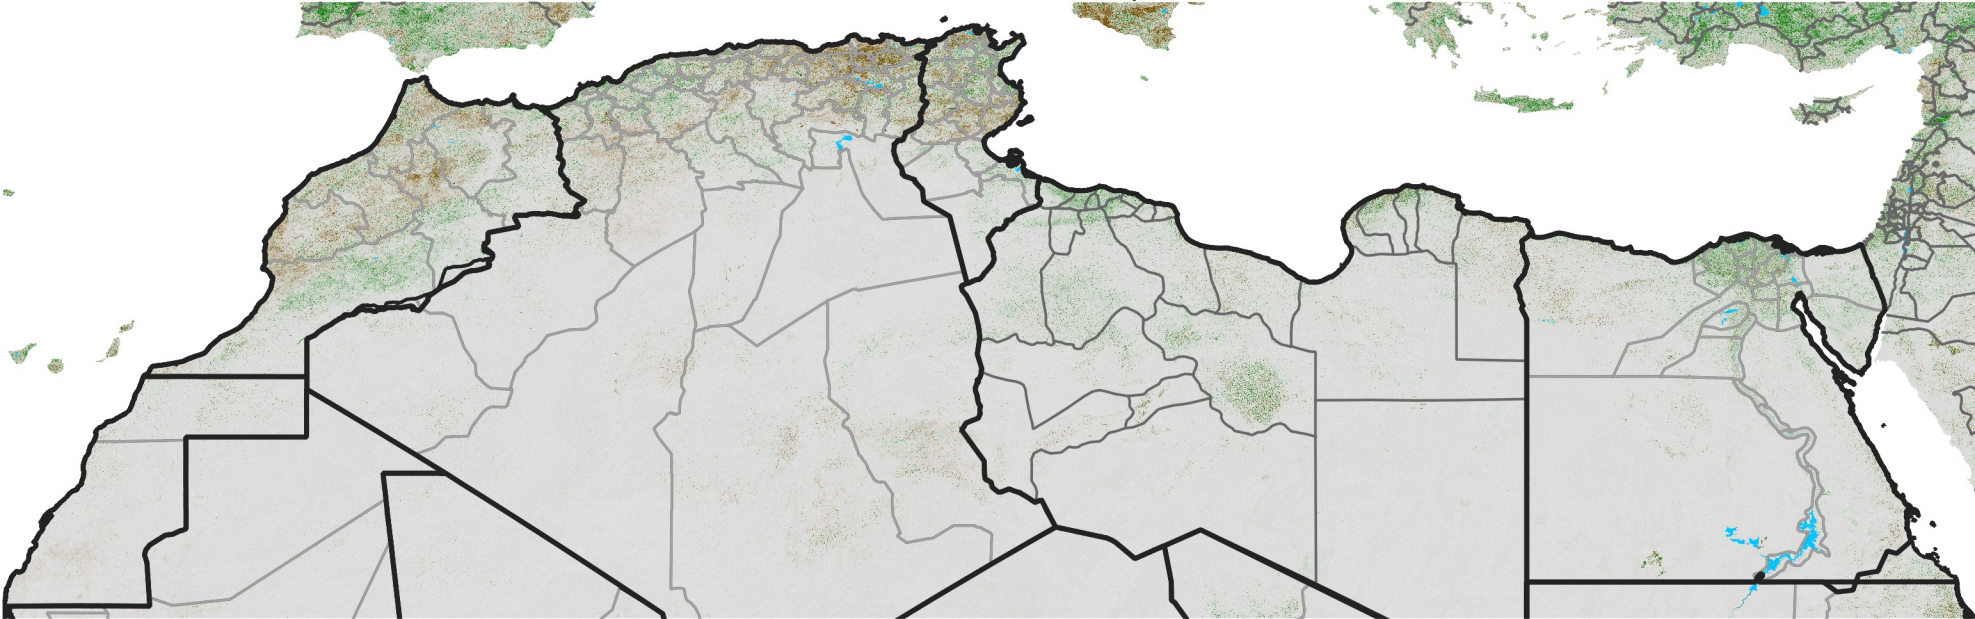

North Africa NDVI Difference

2014 minus 2013

Period 60 / Oct 21 - 31, 2014

NDVI Difference

< -0.3 -0.2 -0.1 -0.05 0.05 0.1 0.2 >0.3

Negative

No Difference

Positive