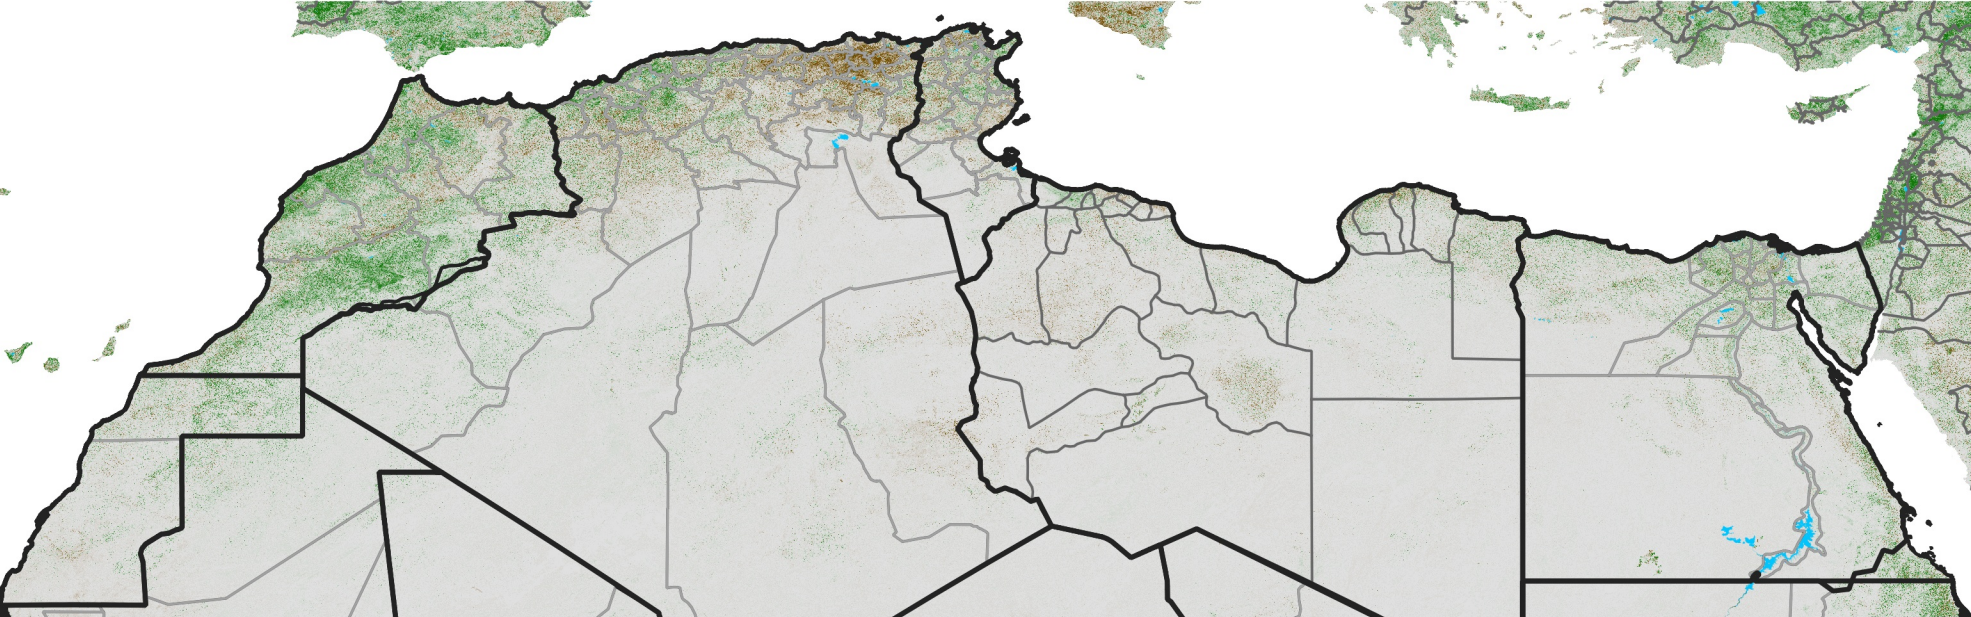

North Africa NDVI Difference

2014 minus 2013

Period 65 / Nov 16 - 25, 2014

NDVI Difference

< -0.3 -0.2 -0.1 -0.05 0.05 0.1 0.2 >0.3

Negative

No Difference

Positive