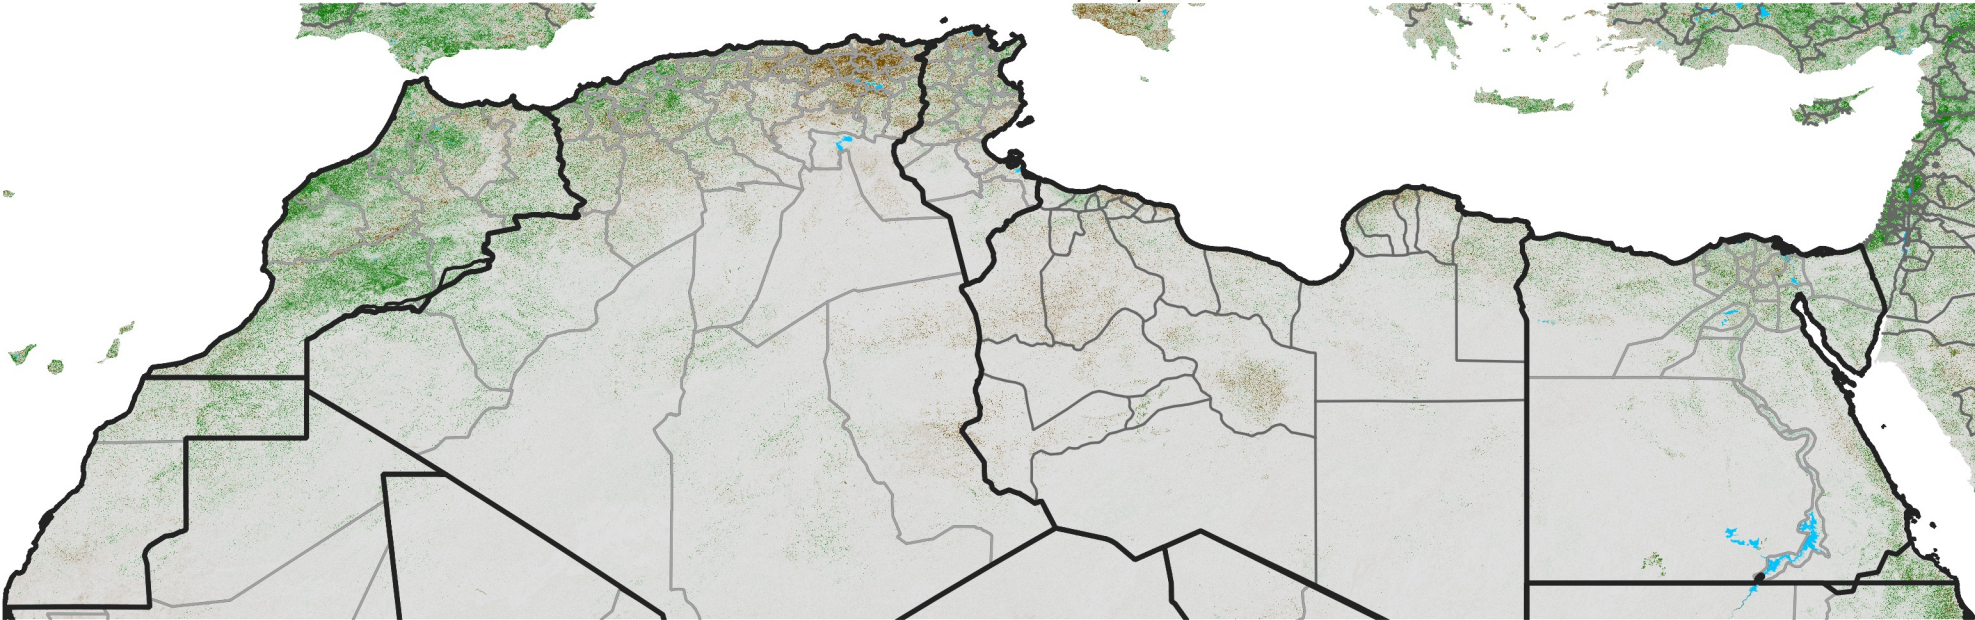

# North Africa NDVI Difference

2014 minus 2013

Period 66 / Nov 21 - 30, 2014

## NDVI Difference

< -0.3   -0.2   -0.1   -0.05   0.05   0.1   0.2   >0.3

Negative

No Difference

Positive