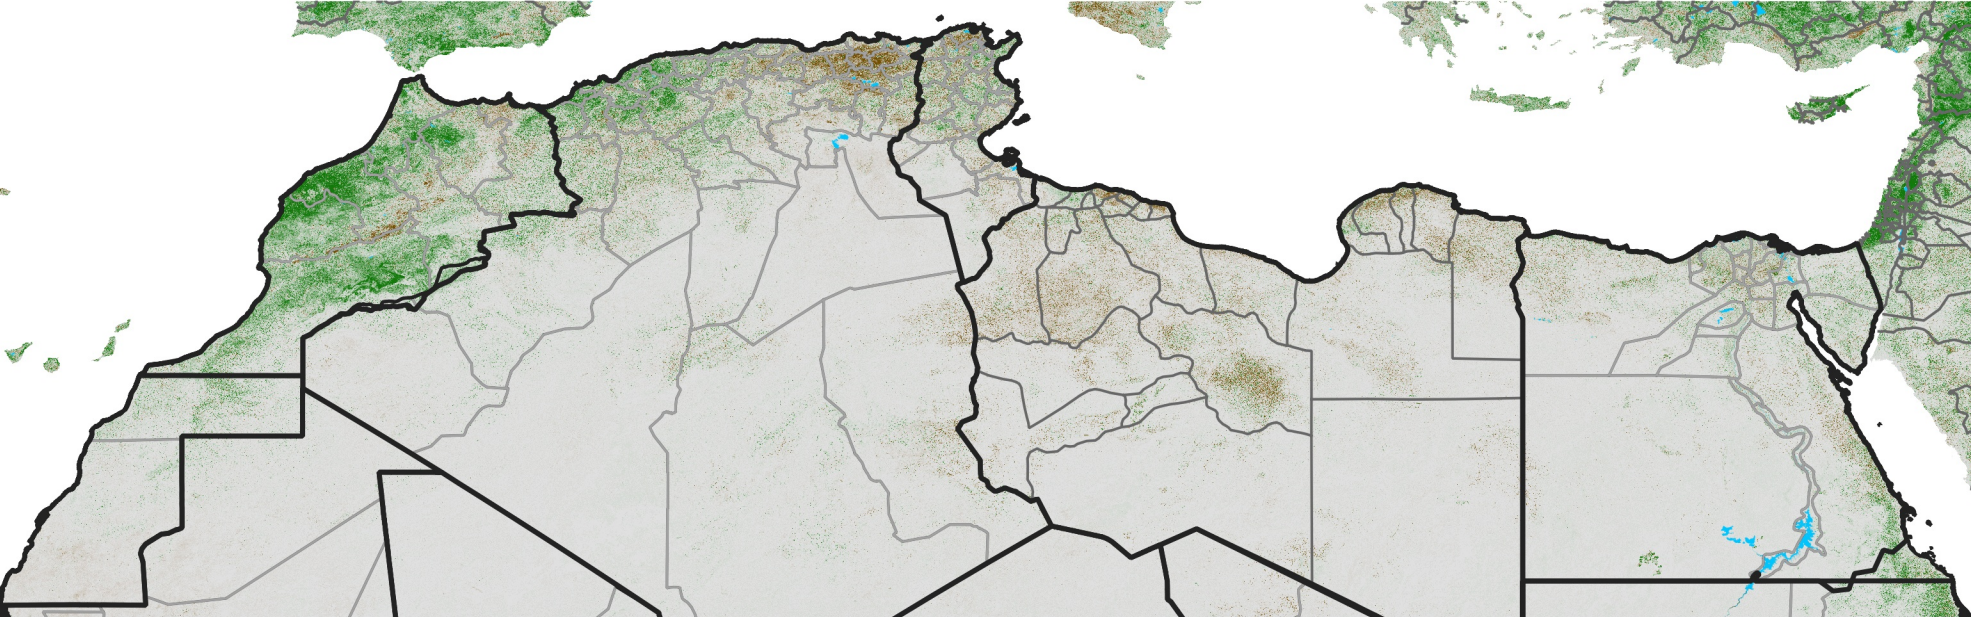

# North Africa NDVI Difference

2014 minus 2013

Period 69 / Dec 06 - 15, 2014

## NDVI Difference

< -0.3   -0.2   -0.1   -0.05   0.05   0.1   0.2   >0.3

Negative

No Difference

Positive