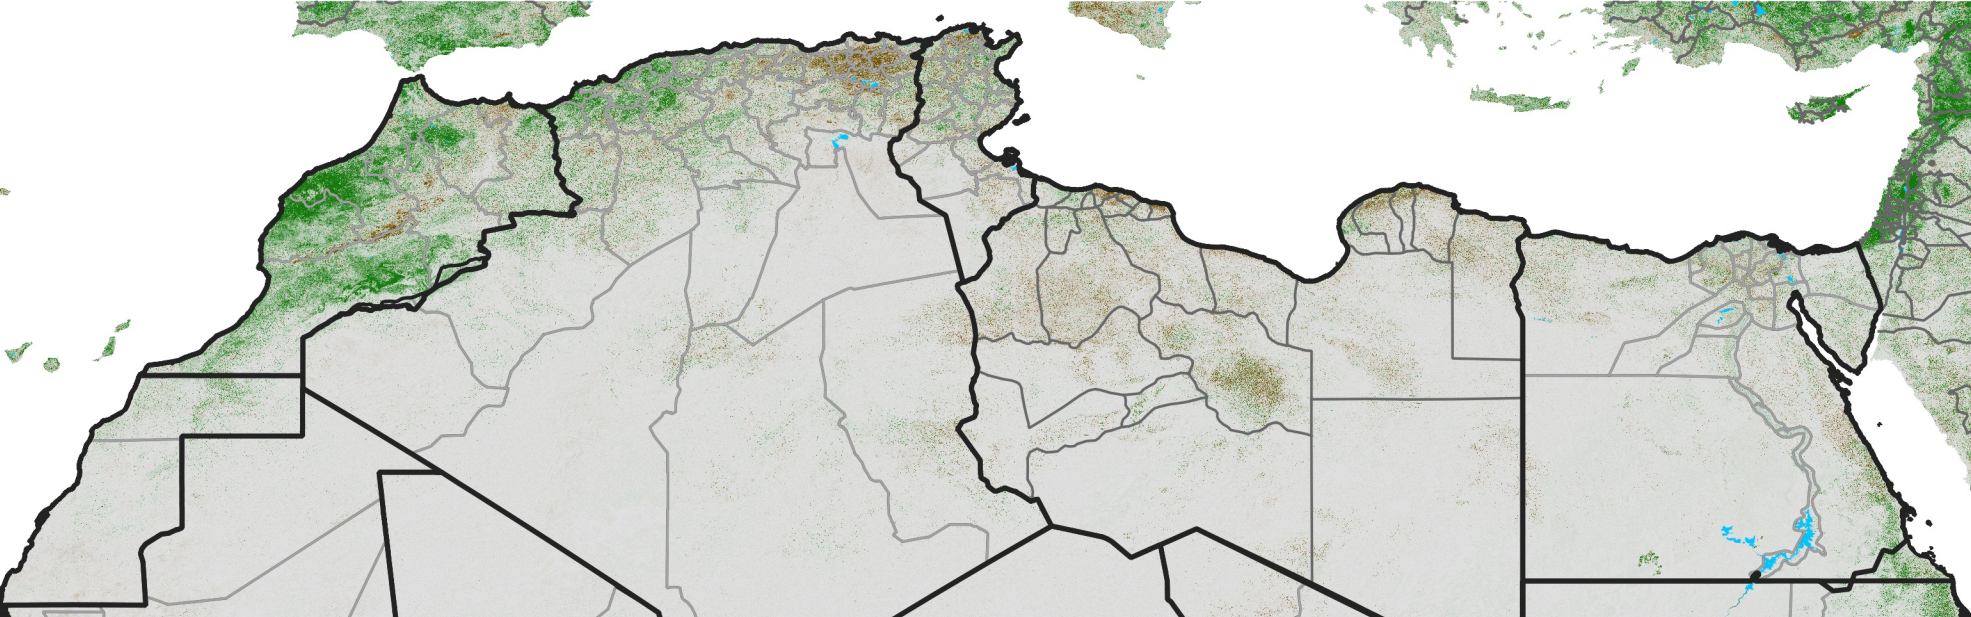

North Africa NDVI Difference

2014 minus 2013

Period 70 / Dec 11 - 20, 2014

NDVI Difference

< -0.3 -0.2 -0.1 -0.05 0.05 0.1 0.2 >0.3

Negative

No Difference

Positive