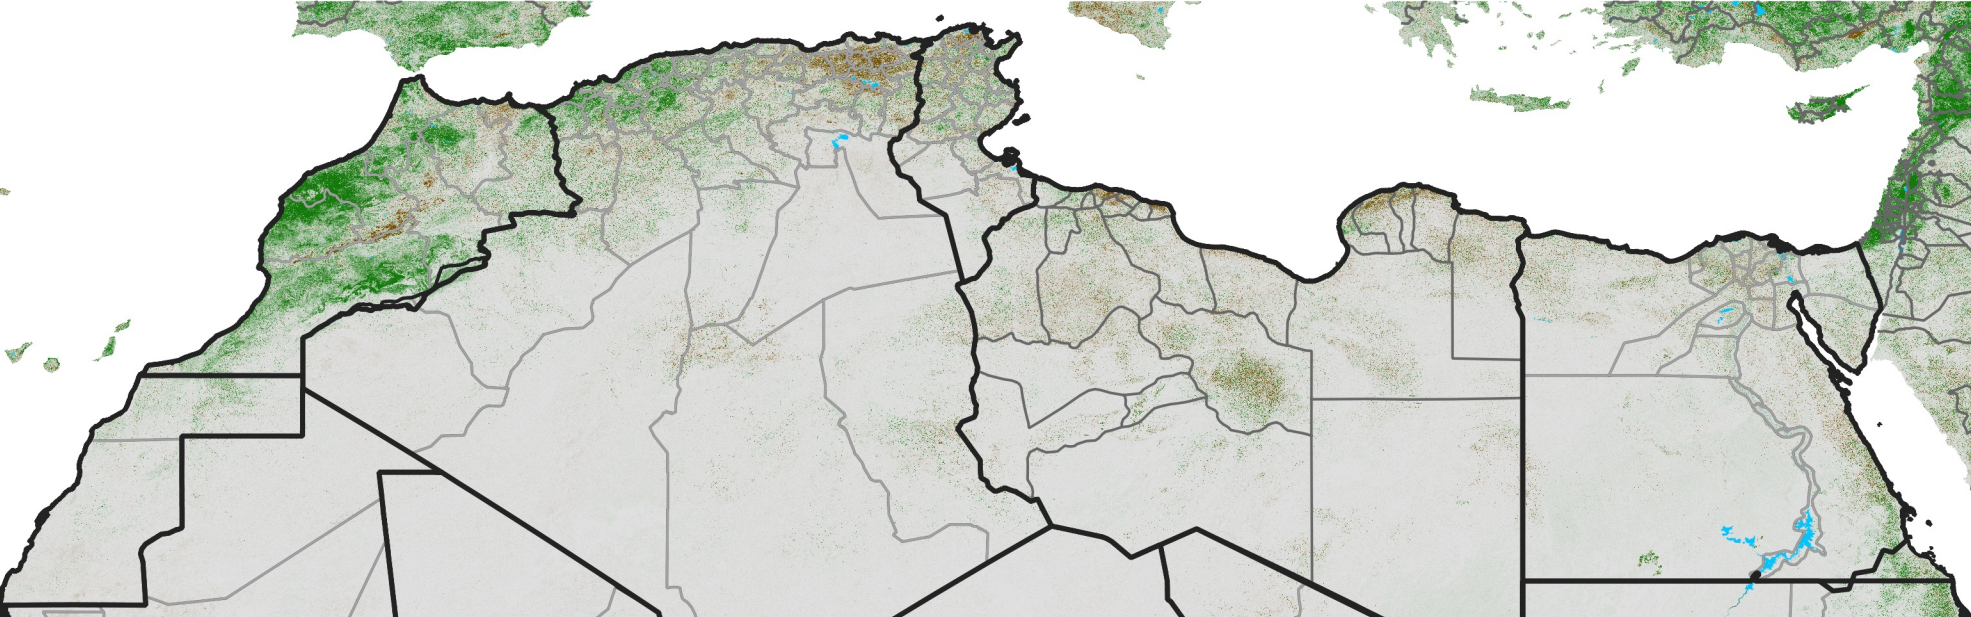

# North Africa NDVI Difference

2014 minus 2013

Period 71 / Dec 16 - 25, 2014

## NDVI Difference

< -0.3   -0.2   -0.1   -0.05   0.05   0.1   0.2   >0.3

Negative

No Difference

Positive