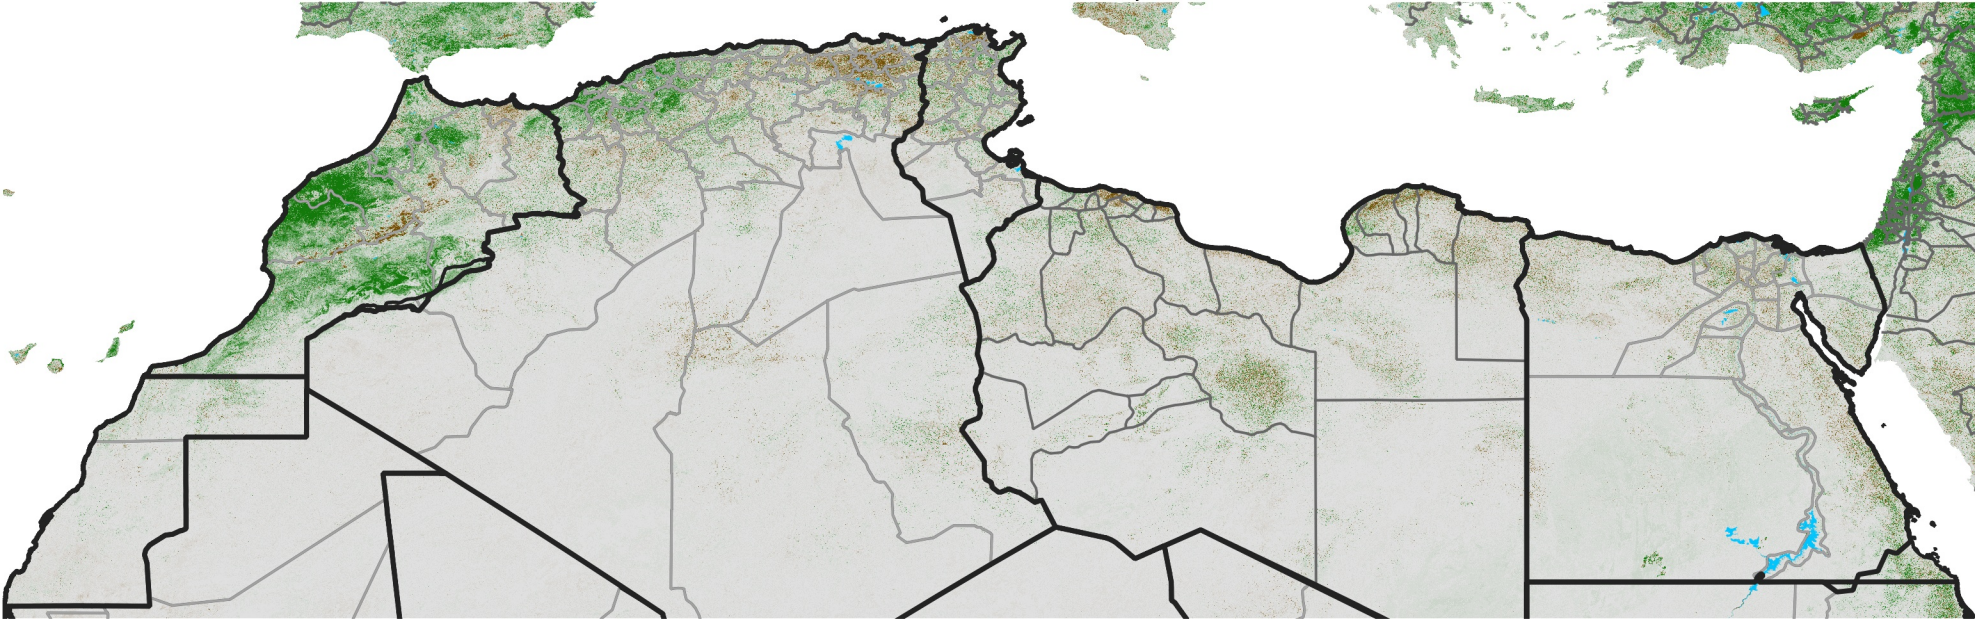

North Africa NDVI Difference

2014 minus 2013

Period 72 / Dec 21 - 31, 2014

NDVI Difference

< -0.3 -0.2 -0.1 -0.05 0.05 0.1 0.2 >0.3

Negative

No Difference

Positive