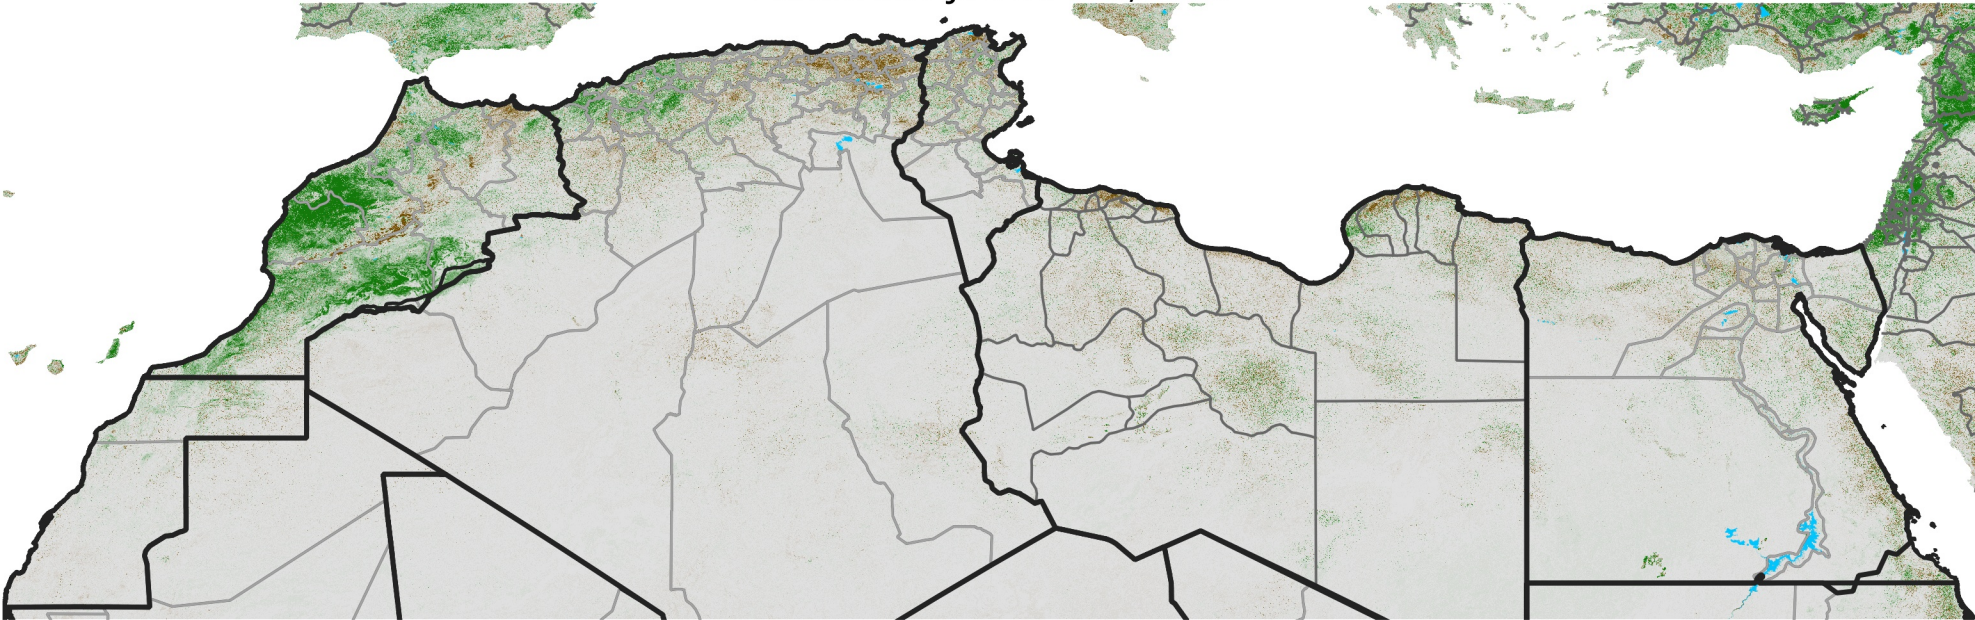

North Africa NDVI Difference

2015 minus 2014

Period 03 / Jan 06 - 15, 2015

NDVI Difference

< -0.3 -0.2 -0.1 -0.05 0.05 0.1 0.2 >0.3

Negative

No Difference

Positive