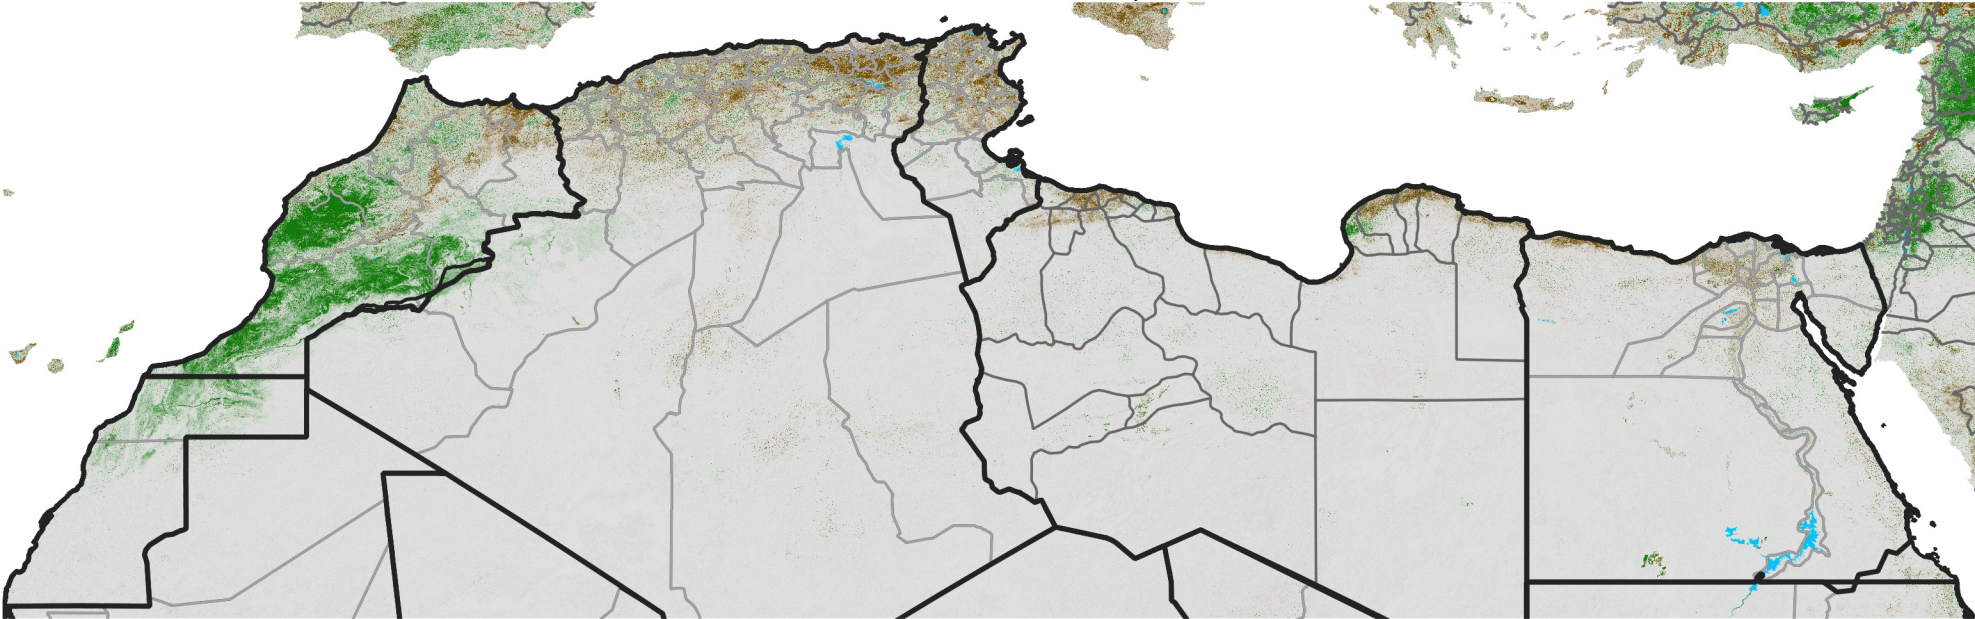

North Africa NDVI Difference

2015 minus 2014

Period 11 / Feb 16 - 25, 2015

NDVI Difference

< -0.3 -0.2 -0.1 -0.05 0.05 0.1 0.2 >0.3

Negative

No Difference

Positive