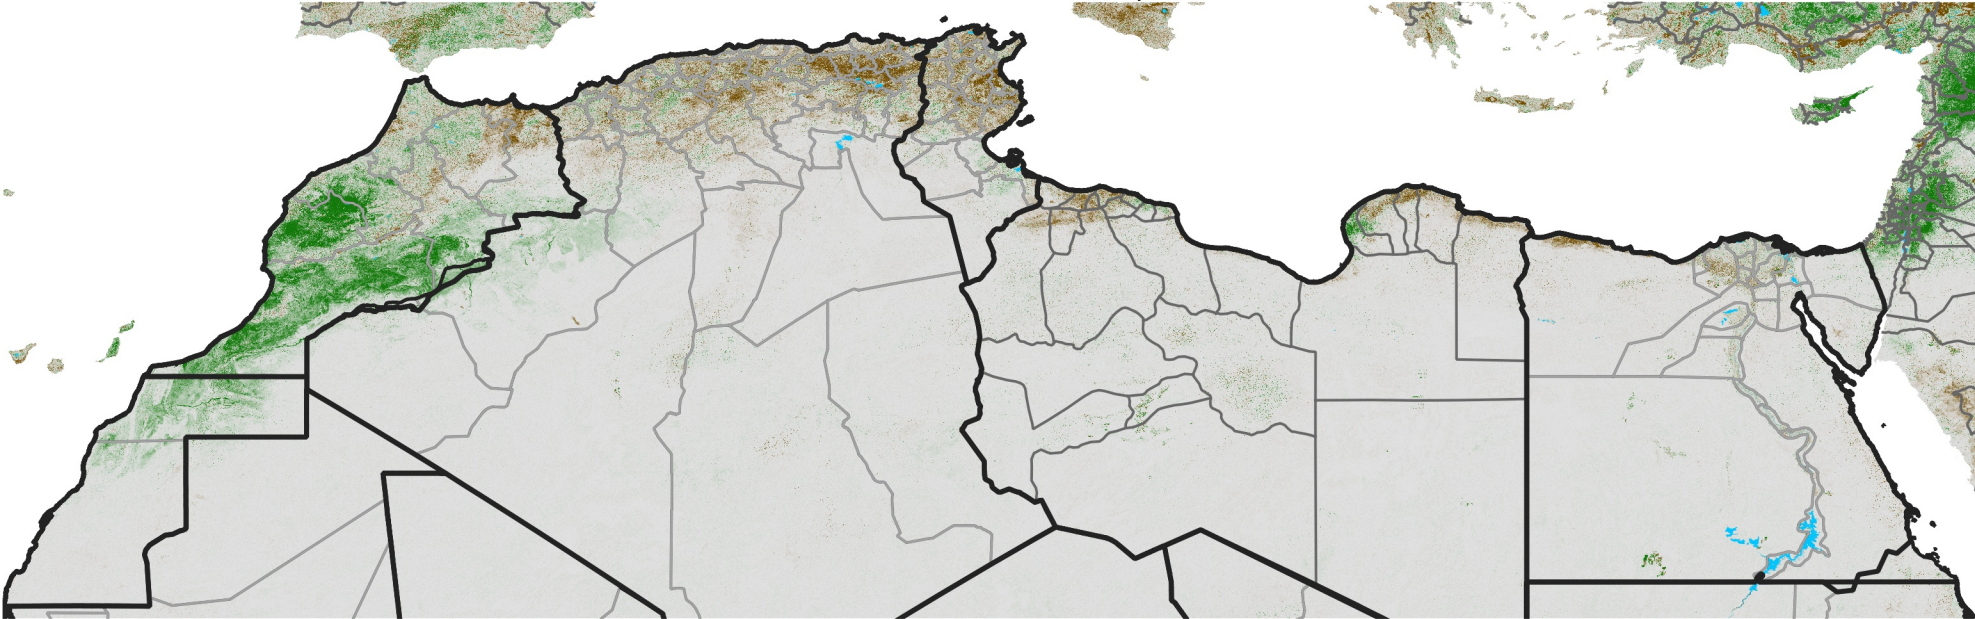

North Africa NDVI Difference

2015 minus 2014

Period 14 / Mar 01 - 10, 2015

NDVI Difference

< -0.3 -0.2 -0.1 -0.05 0.05 0.1 0.2 >0.3

Negative

No Difference

Positive