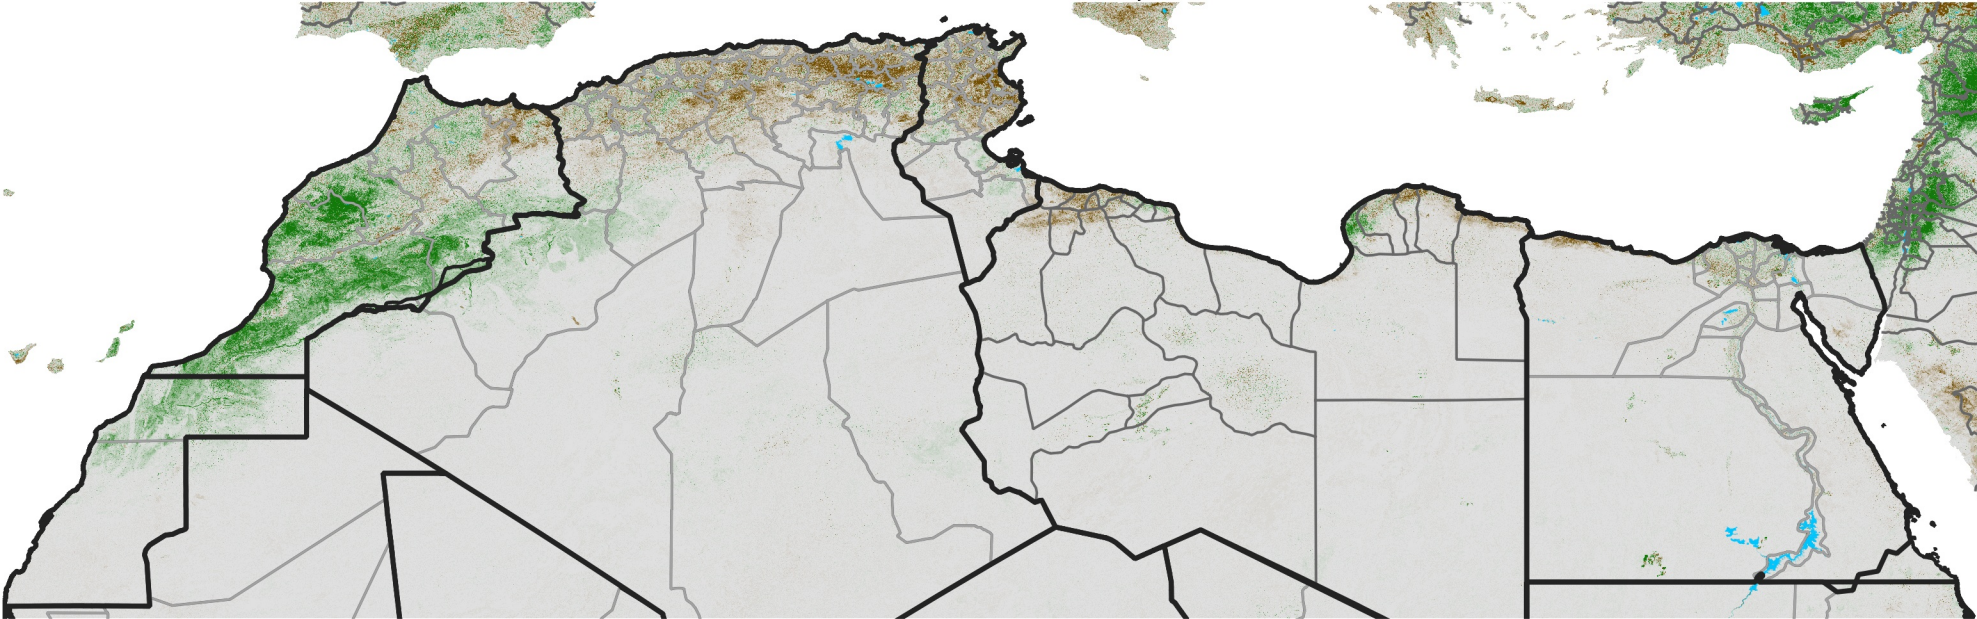

North Africa NDVI Difference

2015 minus 2014

Period 16 / Mar 11 - 20, 2015

NDVI Difference

< -0.3 -0.2 -0.1 -0.05 0.05 0.1 0.2 >0.3

Negative

No Difference

Positive