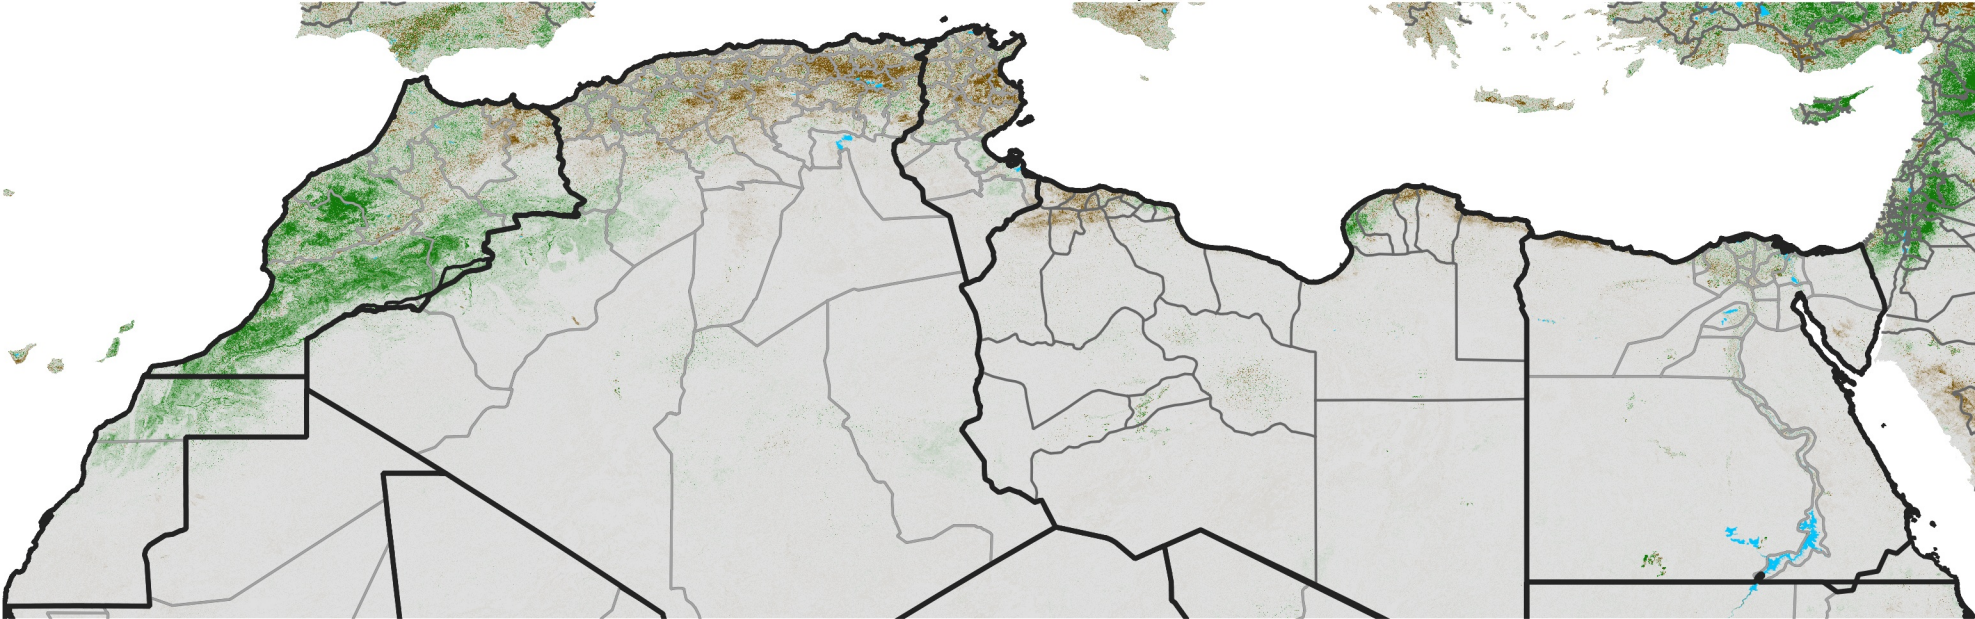

# North Africa NDVI Difference

2015 minus 2014

Period 17 / Mar 16 - 25, 2015

## NDVI Difference

< -0.3   -0.2   -0.1   -0.05   0.05   0.1   0.2   >0.3

Negative

No Difference

Positive