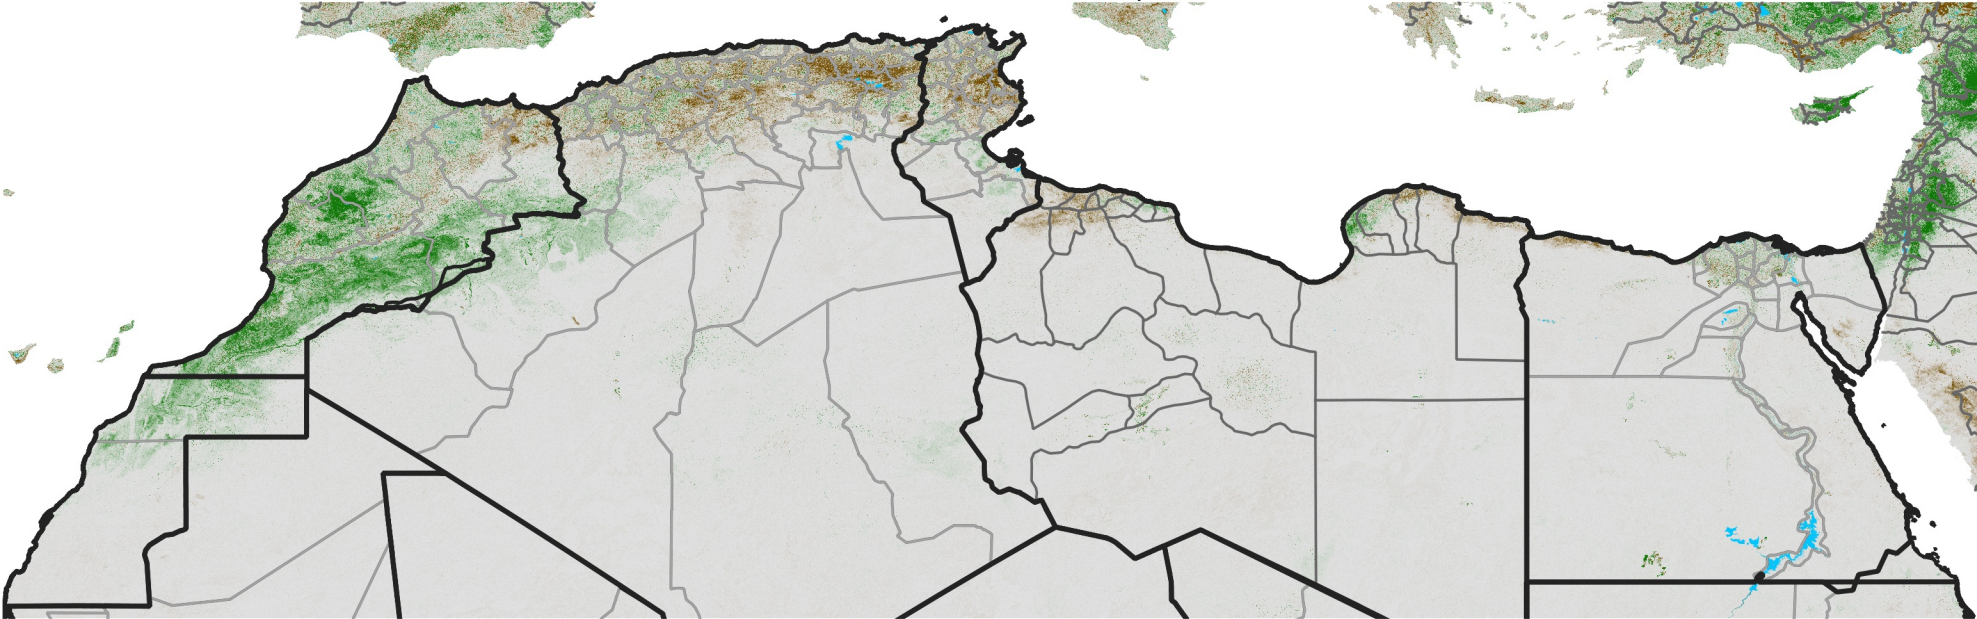

# North Africa NDVI Difference

2015 minus 2014

Period 18 / Mar 21 - 31, 2015

## NDVI Difference

< -0.3   -0.2   -0.1   -0.05   0.05   0.1   0.2   >0.3

Negative

No Difference

Positive