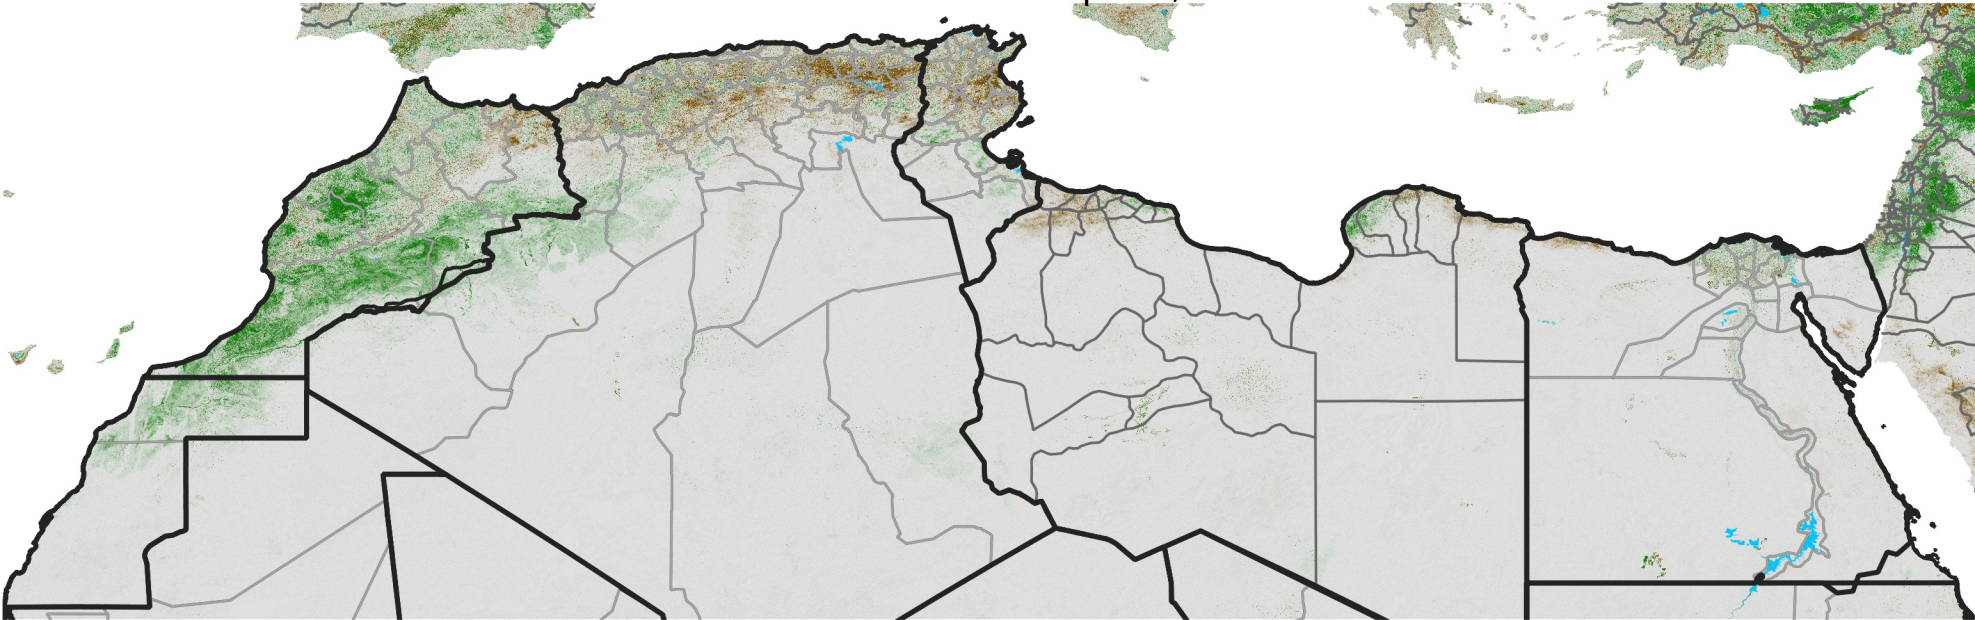

North Africa NDVI Difference

2015 minus 2014

Period 19 / Mar 26 - Apr 05, 2015

NDVI Difference

< -0.3 -0.2 -0.1 -0.05 0.05 0.1 0.2 >0.3

Negative

No Difference

Positive