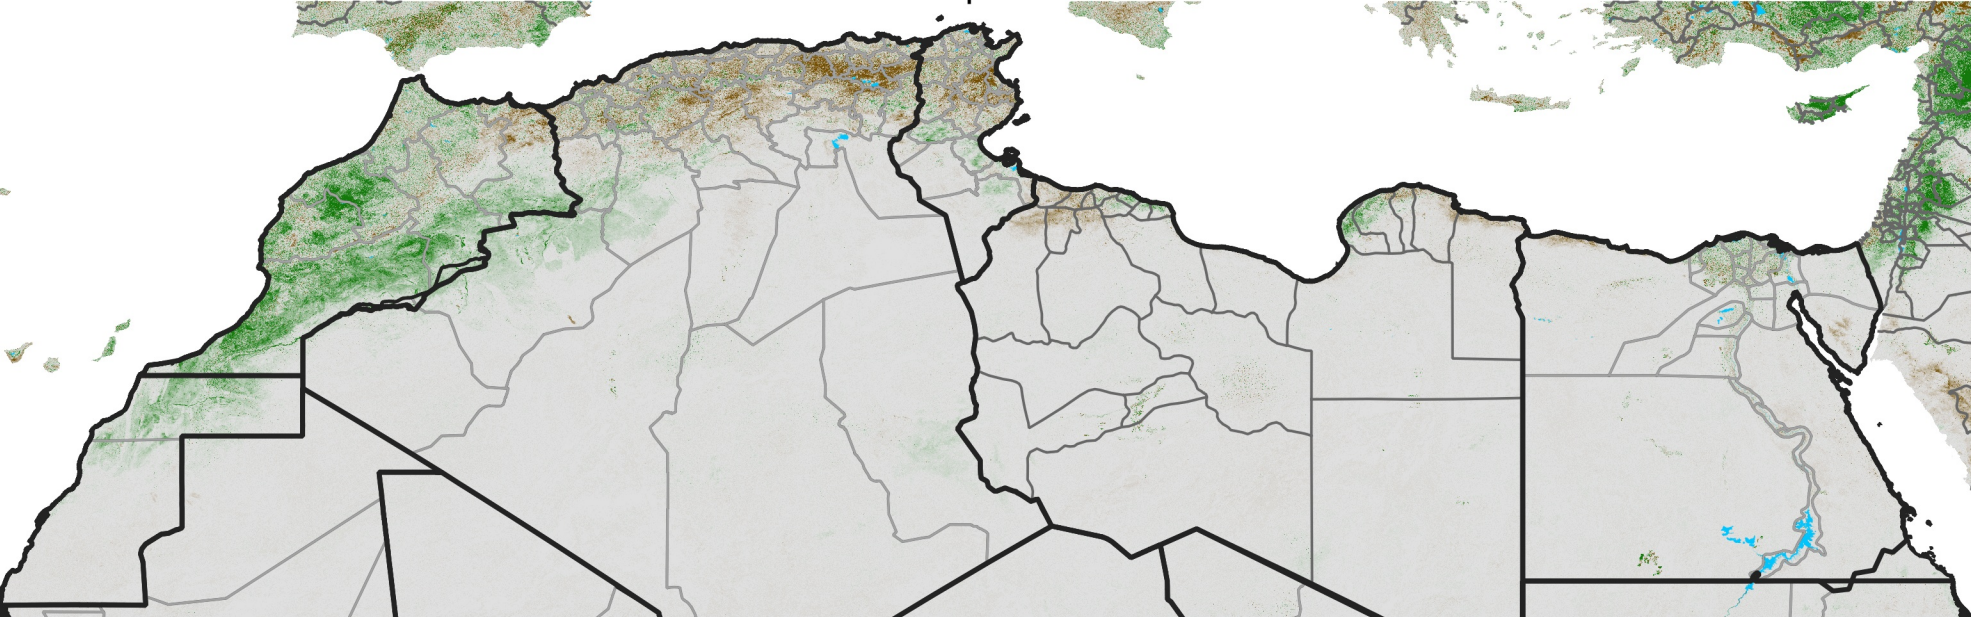

North Africa NDVI Difference

2015 minus 2014

Period 20 / Apr 01 - 10, 2015

NDVI Difference

< -0.3 -0.2 -0.1 -0.05 0.05 0.1 0.2 >0.3

Negative

No Difference

Positive