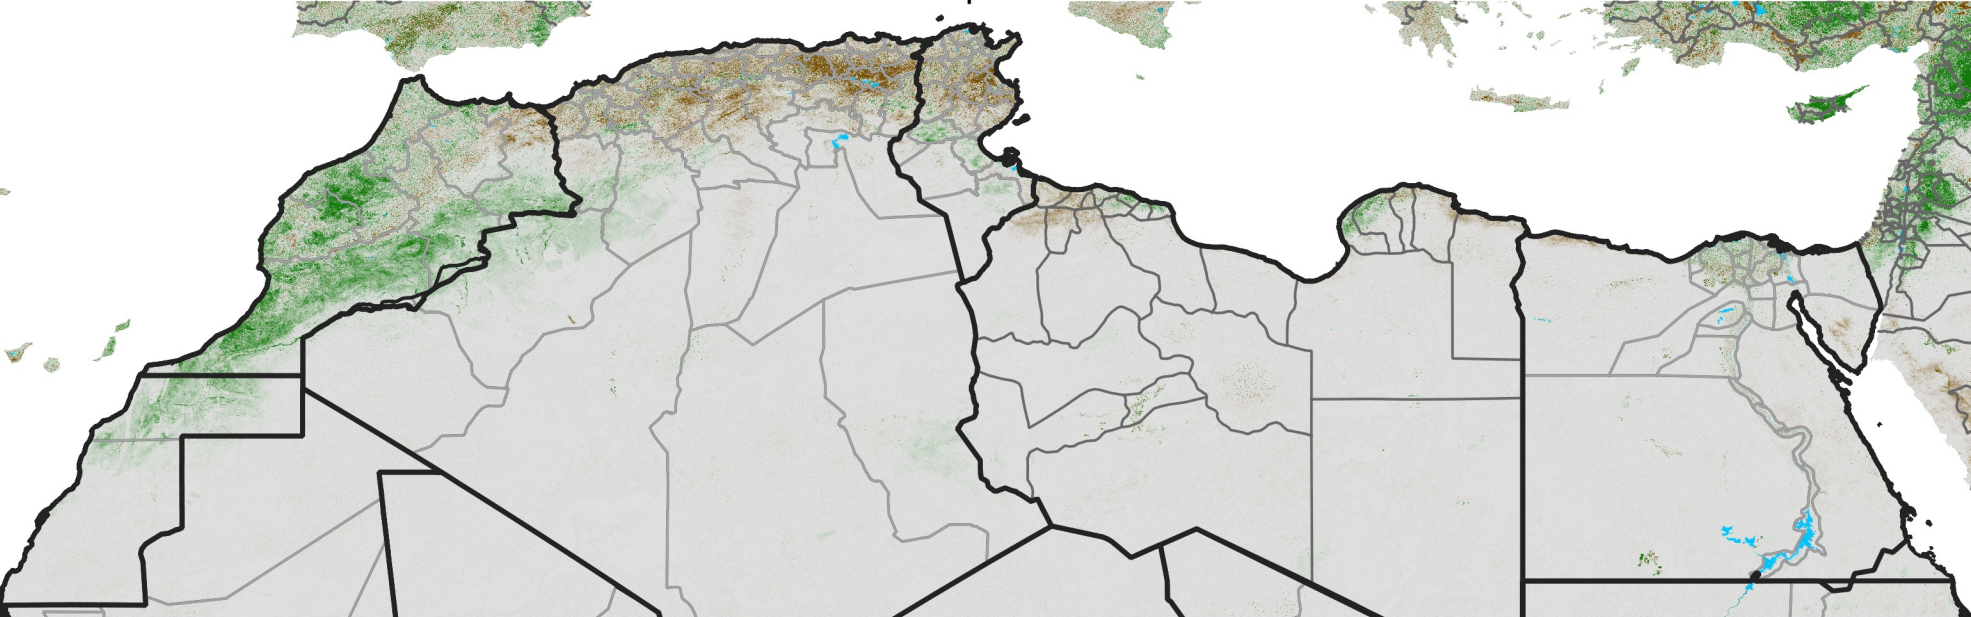

# North Africa NDVI Difference

2015 minus 2014

Period 21 / Apr 06 - 15, 2015

## NDVI Difference

< -0.3   -0.2   -0.1   -0.05   0.05   0.1   0.2   >0.3

Negative

No Difference

Positive