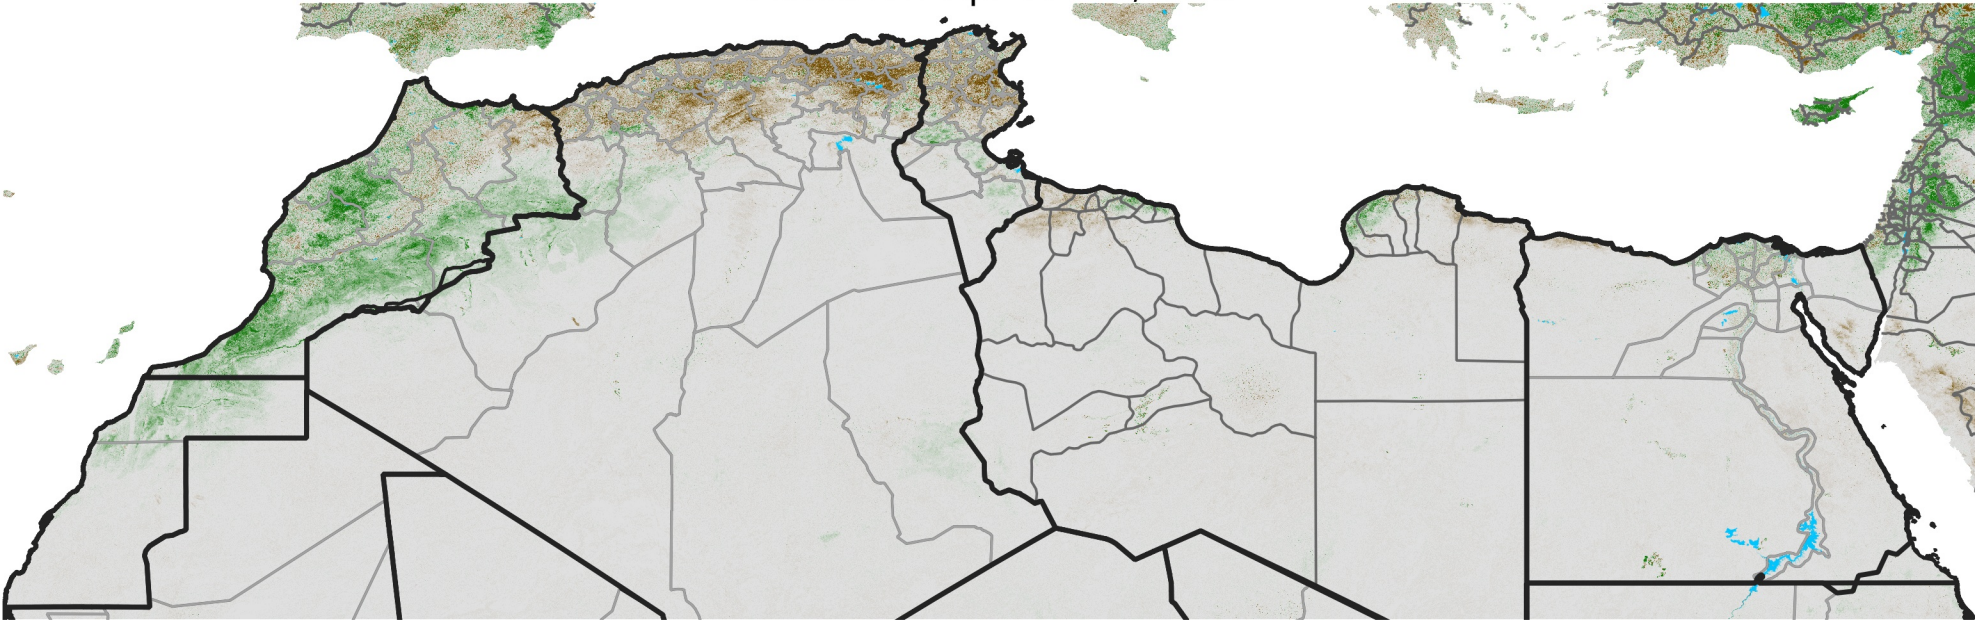

North Africa NDVI Difference

2015 minus 2014

Period 22 / Apr 11 - 20, 2015

NDVI Difference

< -0.3 -0.2 -0.1 -0.05 0.05 0.1 0.2 >0.3

Negative

No Difference

Positive