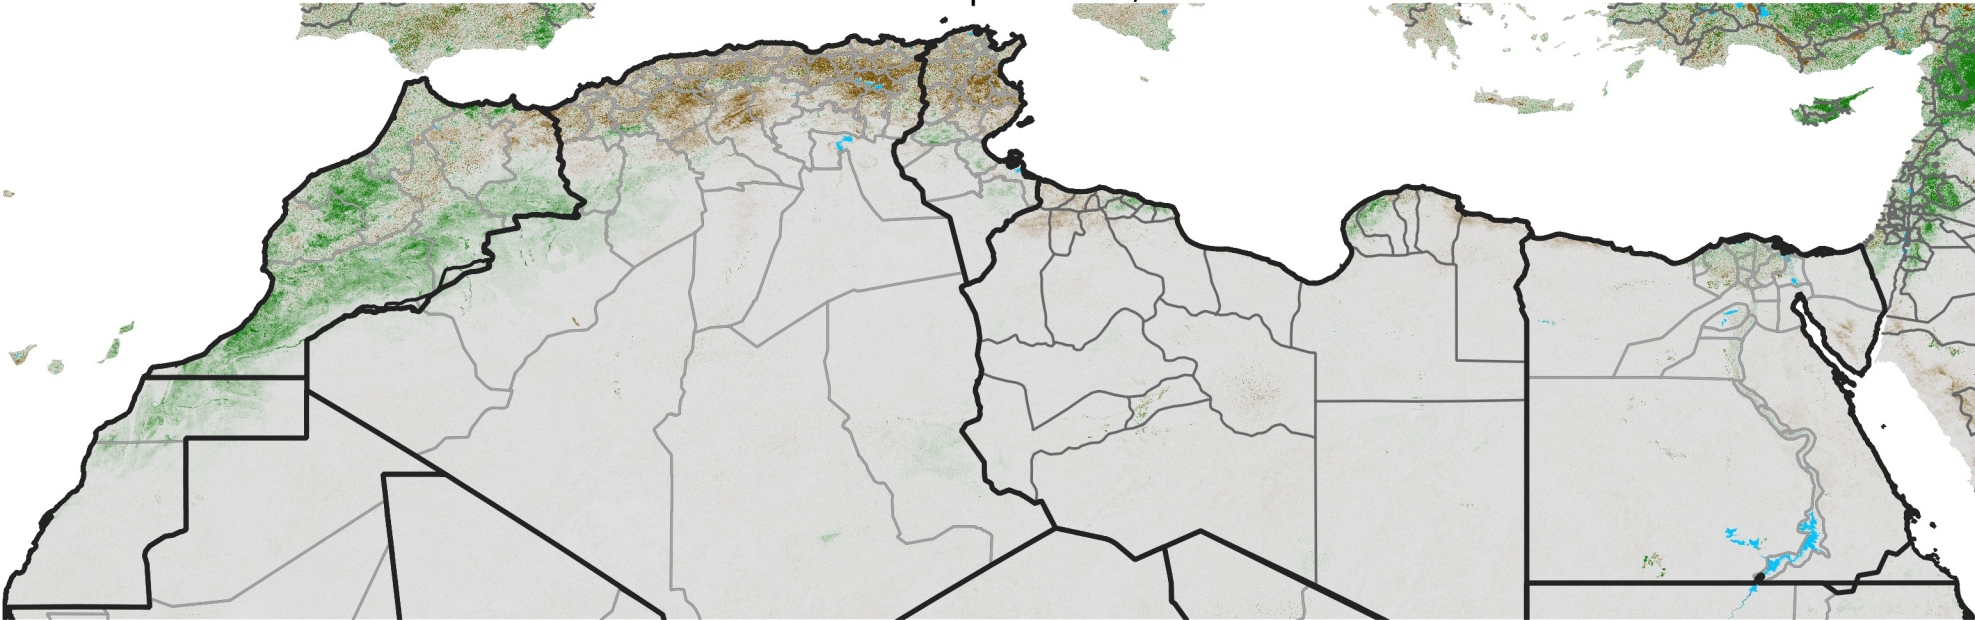

North Africa NDVI Difference

2015 minus 2014

Period 23 / Apr 16 - 25, 2015

NDVI Difference

< -0.3 -0.2 -0.1 -0.05 0.05 0.1 0.2 >0.3

Negative

No Difference

Positive