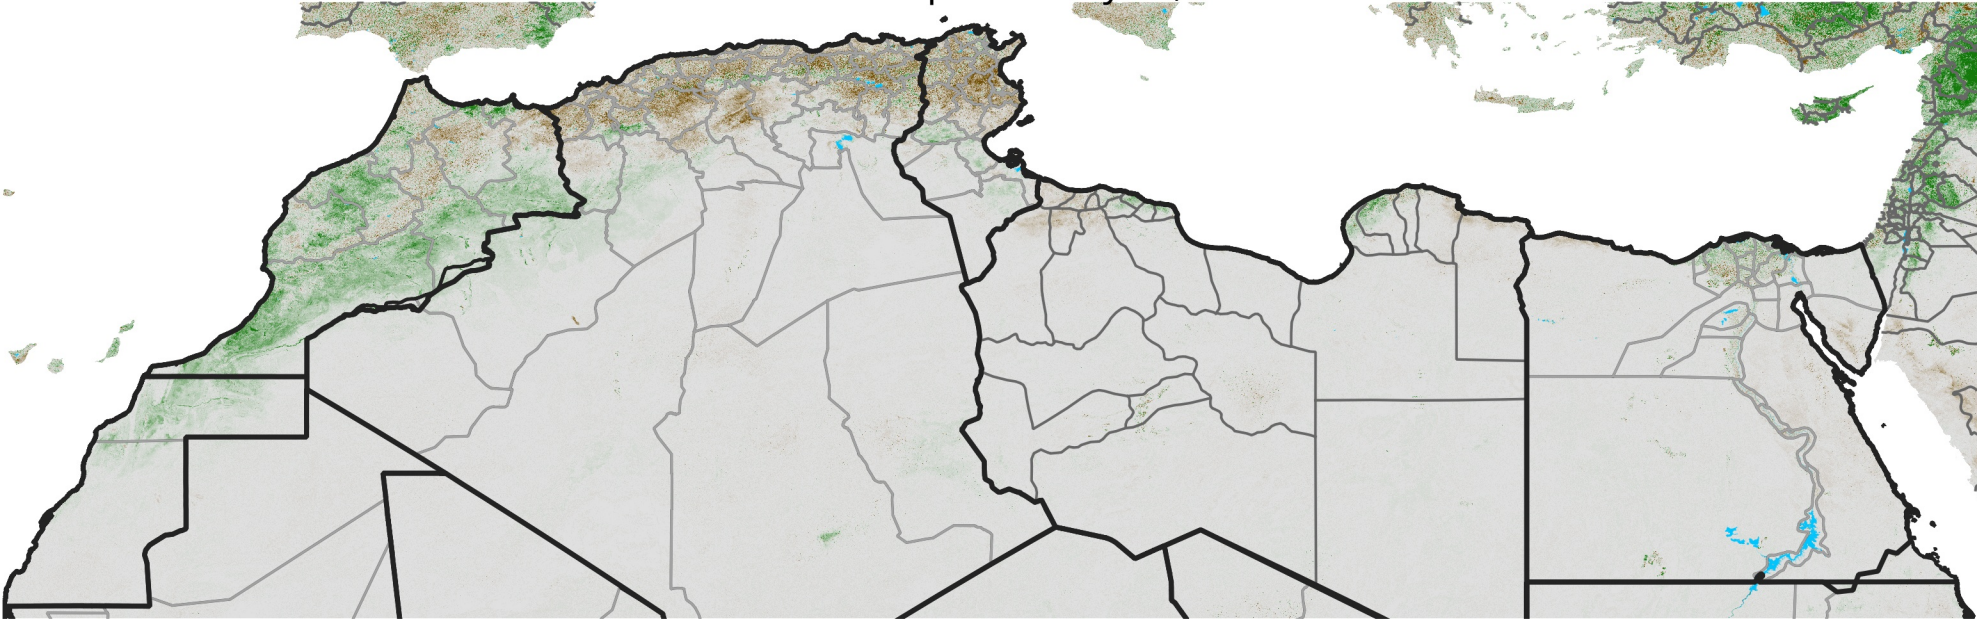

North Africa NDVI Difference

2015 minus 2014

Period 25 / Apr 26 - May 05, 2015

NDVI Difference

< -0.3 -0.2 -0.1 -0.05 0.05 0.1 0.2 >0.3

Negative

No Difference

Positive