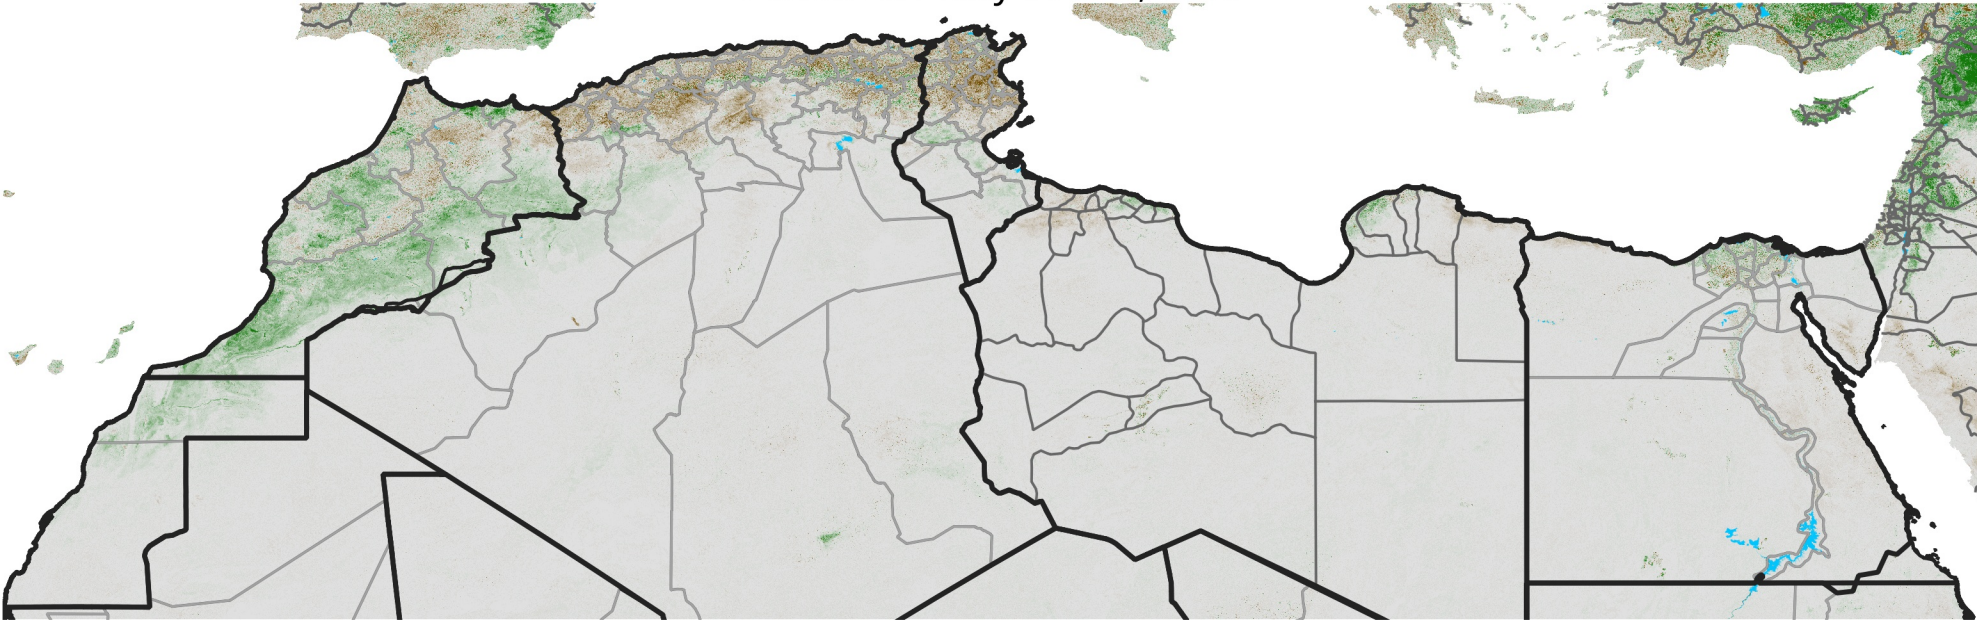

# North Africa NDVI Difference

2015 minus 2014

Period 26 / May 01 - 10, 2015

## NDVI Difference

< -0.3   -0.2   -0.1   -0.05   0.05   0.1   0.2   >0.3

Negative

No Difference

Positive