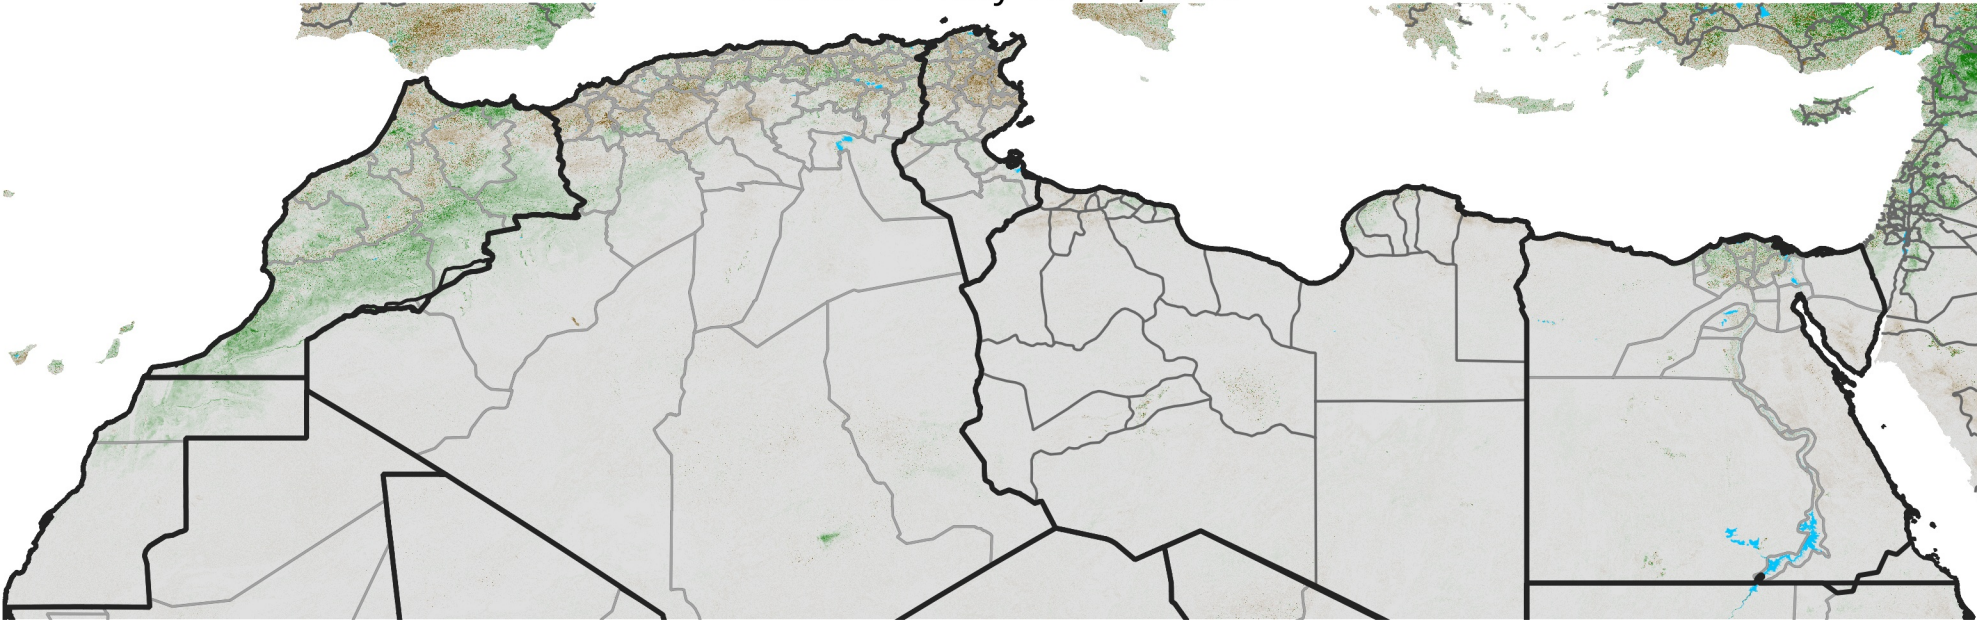

# North Africa NDVI Difference

2015 minus 2014

Period 29 / May 16 - 25, 2015

## NDVI Difference

< -0.3   -0.2   -0.1   -0.05   0.05   0.1   0.2   >0.3

Negative

No Difference

Positive