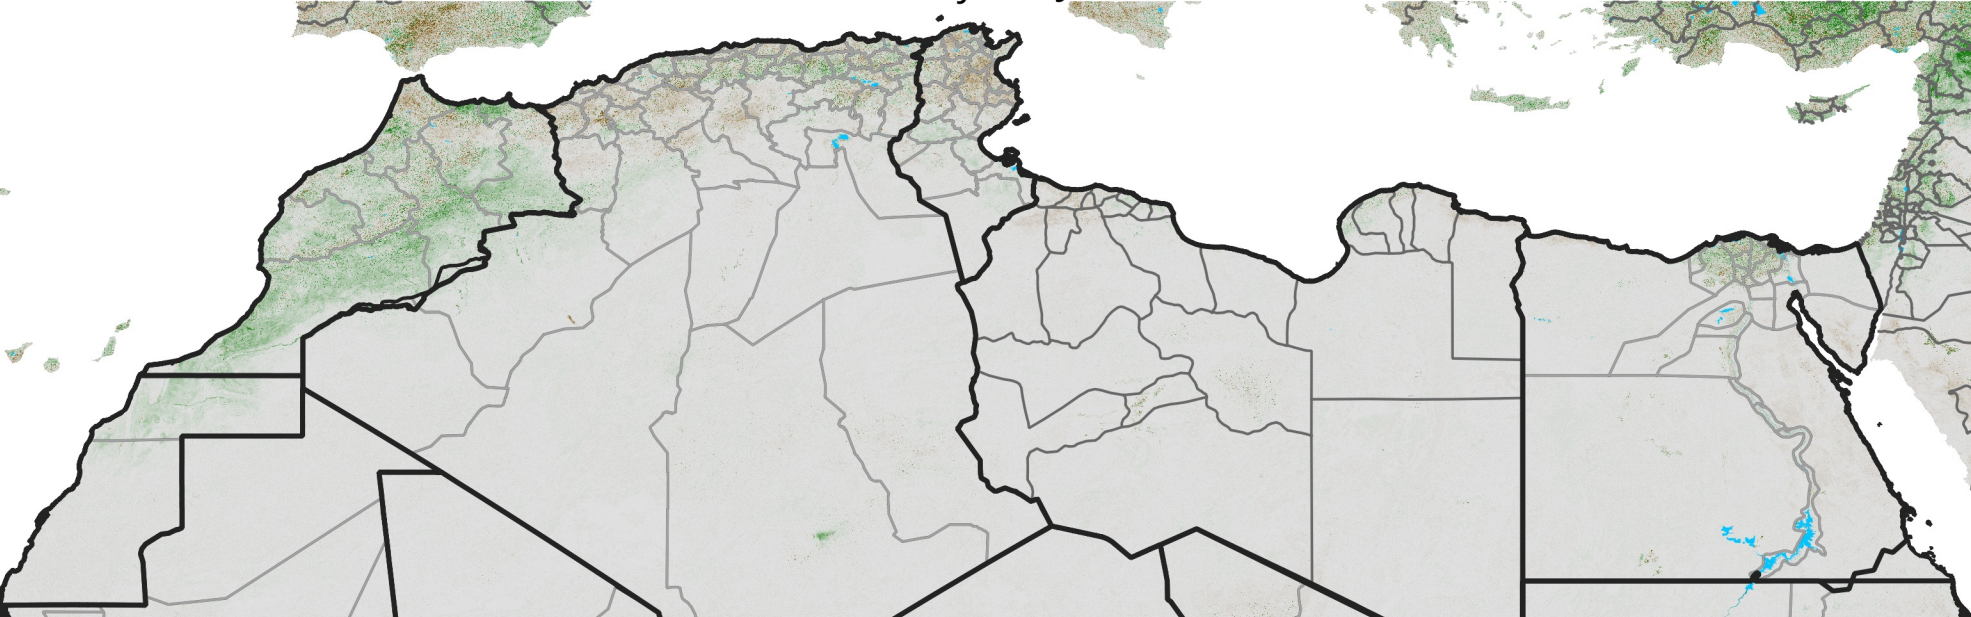

North Africa NDVI Difference

2015 minus 2014

Period 31 / May 26 - Jun 05, 2015

NDVI Difference

< -0.3 -0.2 -0.1 -0.05 0.05 0.1 0.2 >0.3

Negative

No Difference

Positive