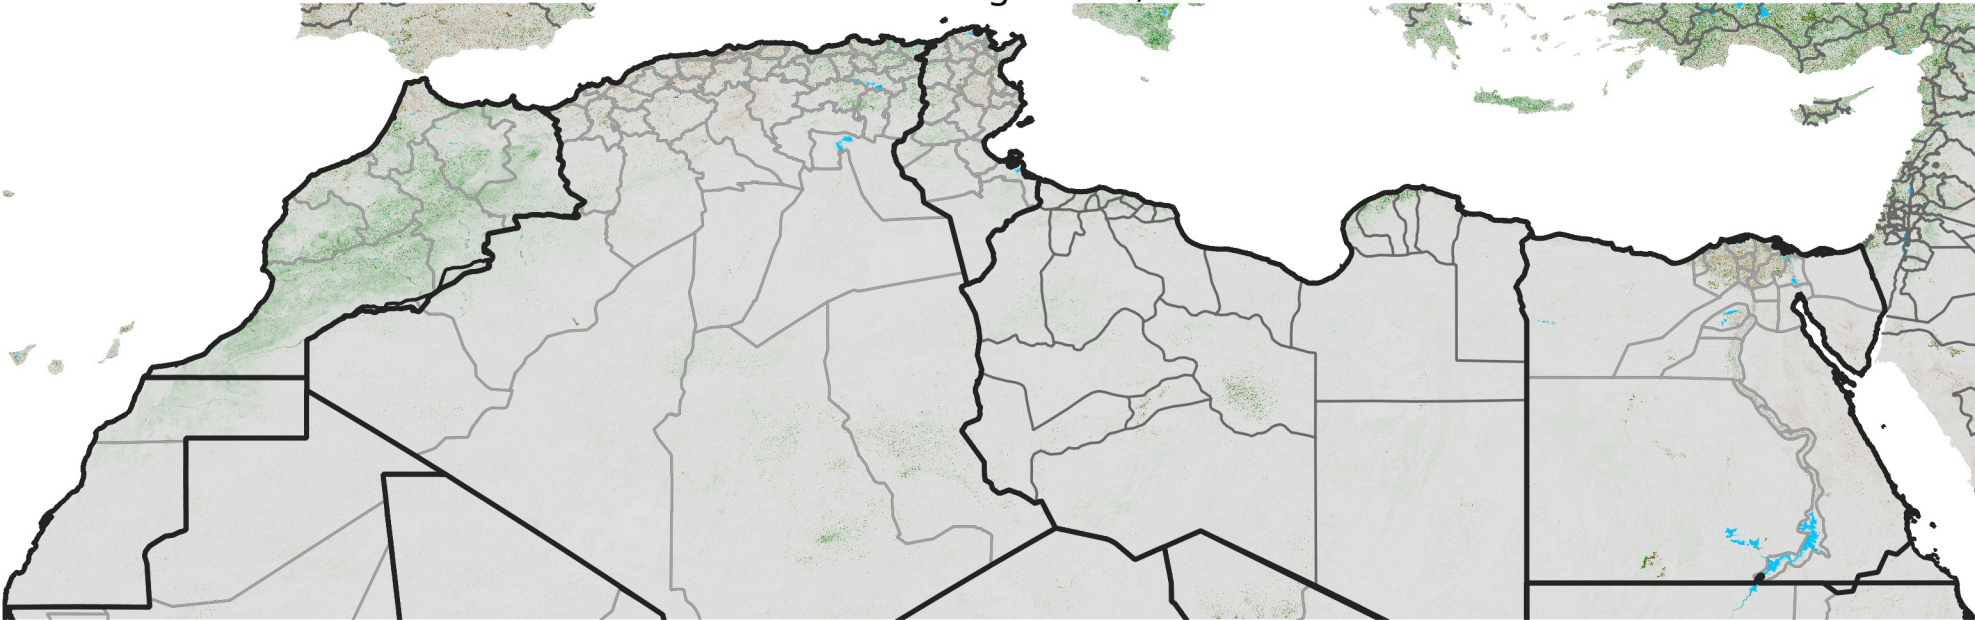

# North Africa NDVI Difference

2015 minus 2014

Period 45 / Aug 06 - 15, 2015

## NDVI Difference

< -0.3   -0.2   -0.1   -0.05   0.05   0.1   0.2   >0.3

Negative

No Difference

Positive