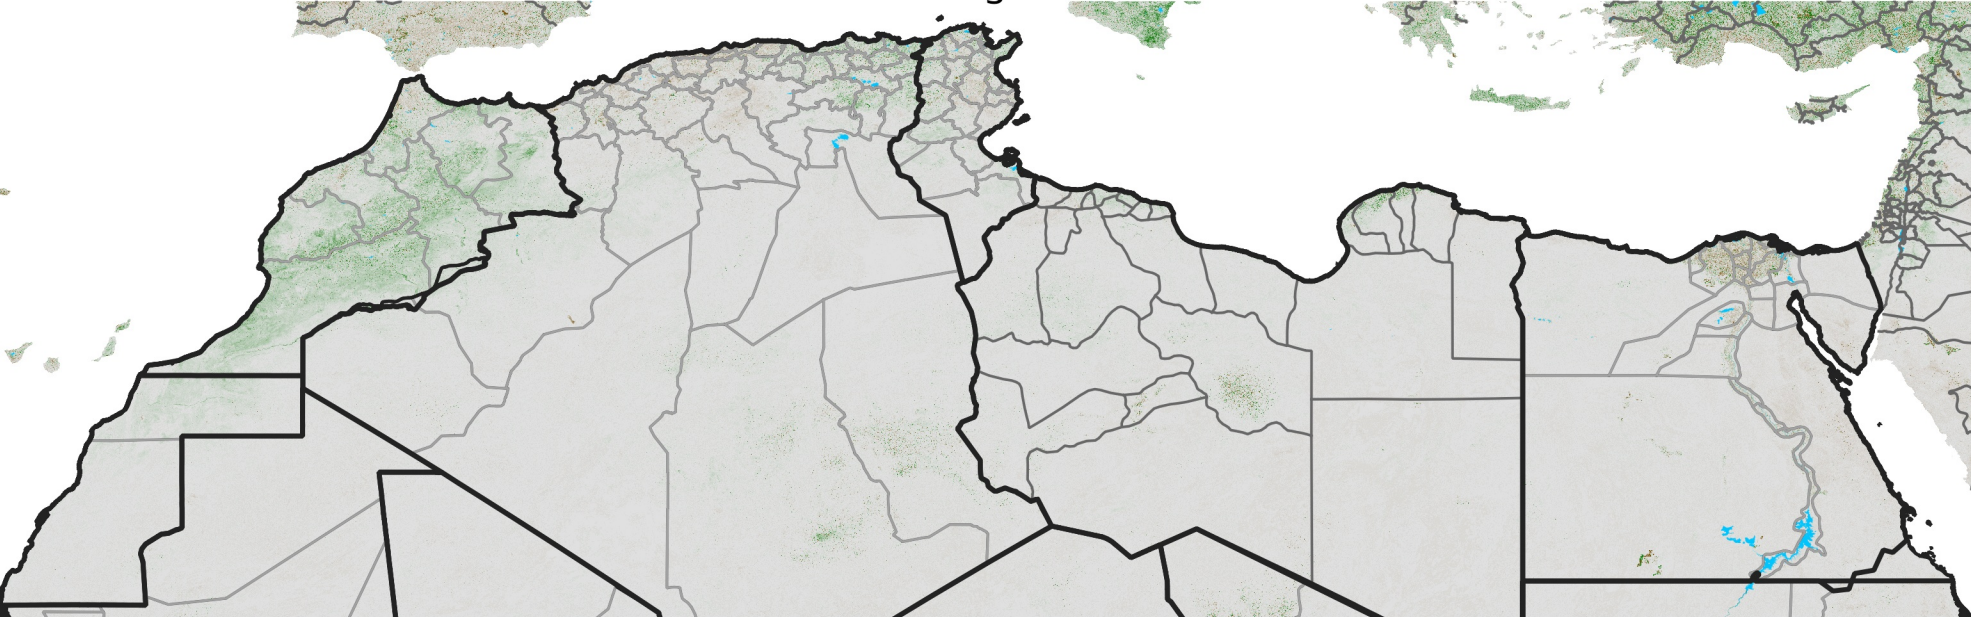

North Africa NDVI Difference

2015 minus 2014

Period 46 / Aug 11 - 20, 2015

NDVI Difference

< -0.3 -0.2 -0.1 -0.05 0.05 0.1 0.2 >0.3

Negative

No Difference

Positive