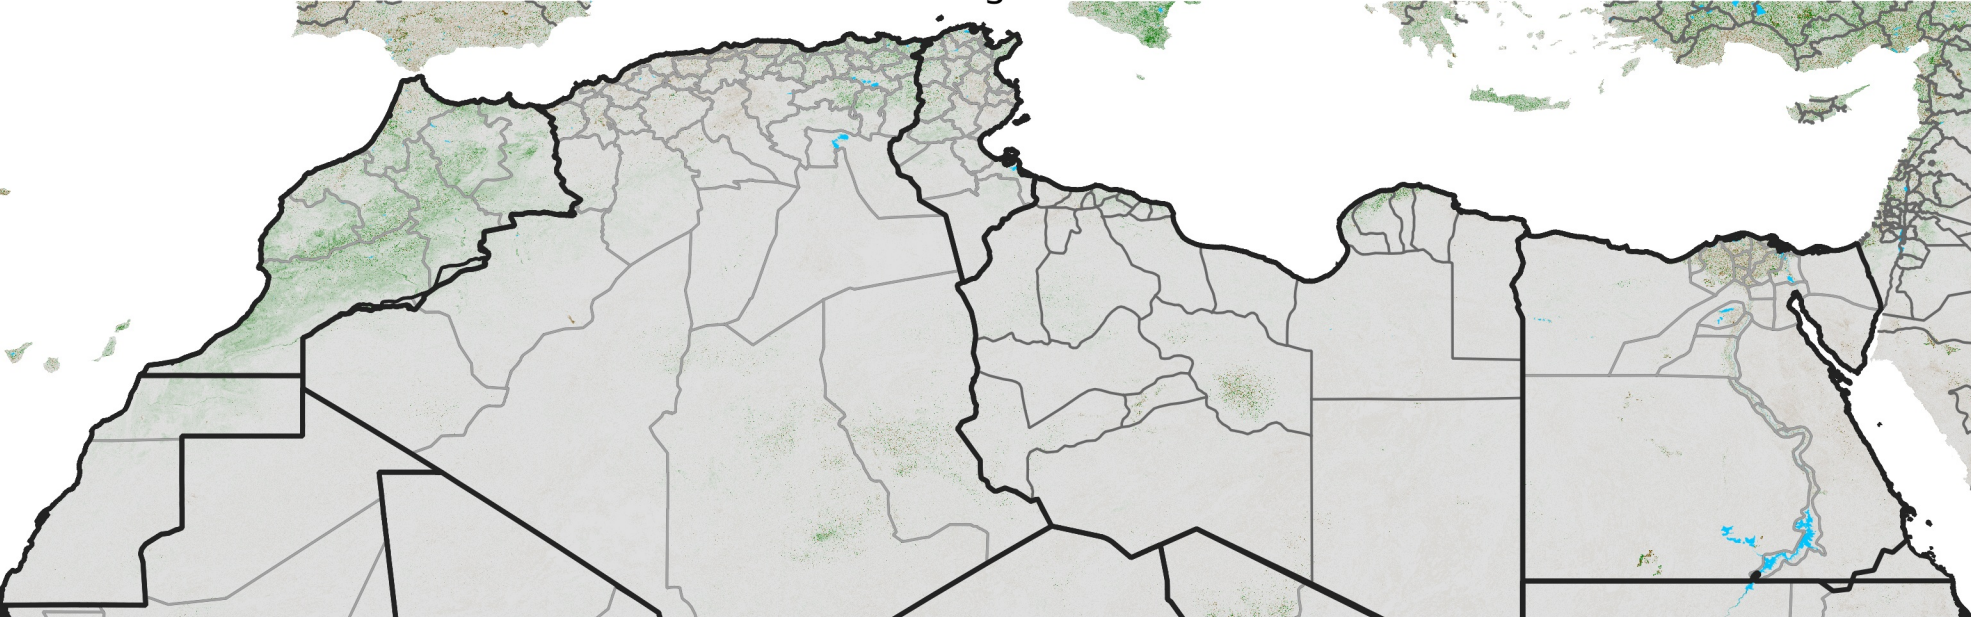

North Africa NDVI Difference

2015 minus 2014

Period 47 / Aug 16 - 25, 2015

NDVI Difference

< -0.3 -0.2 -0.1 -0.05 0.05 0.1 0.2 >0.3

Negative

No Difference

Positive